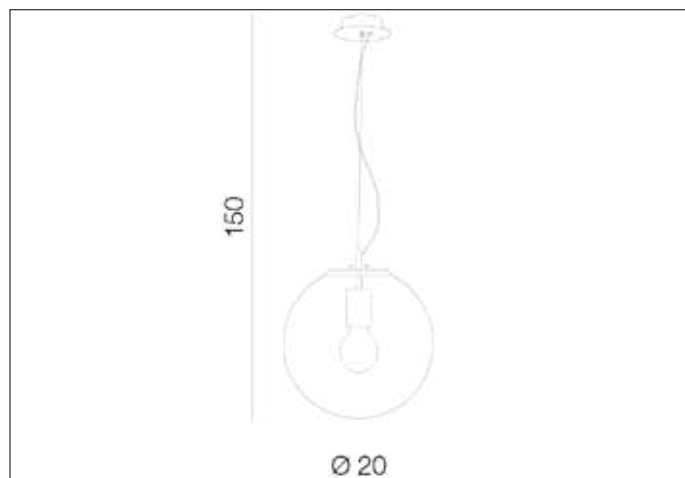

**AZzardo**<sup>®</sup>  
LIGHTING

IRIS 20 CHROME  
AZ3105, EAN 5901238431053

## Dimensions height / width / length [cm] Product Specifications

Product	150 x 20 x N/A
Mounting inlet:	N/A x N/A x N/A
Ceiling base:	5 x 10 x N/A
Shades	20 x 20 x N/A

Line	DECORATIVE
Type	Pendant
Type of track	N/A
Colour	Chrome
Material	Metal / Glass
Light source	1
Type of socket	E27
Lumens	N/A
Kelvins	N/A
Beam angle	N/A
Dimmable	N/A
CCT	N/A
RGB	N/A
RA	N/A
App remote control	N/A
Remote control	N/A
Voltage	230V
Power	max LED 40W
Switch location	N/A
Protection class	IP20
Tilt	N/A
Rotation	N/A

## Shipping info height / width / length [cm]

BOX 1:	28 x 26 x 27
BOX 2:	N/A x N/A x N/A
BOX 3:	N/A x N/A x N/A
Net weight [kg]	1,1
Gross weight [kg]	1,2