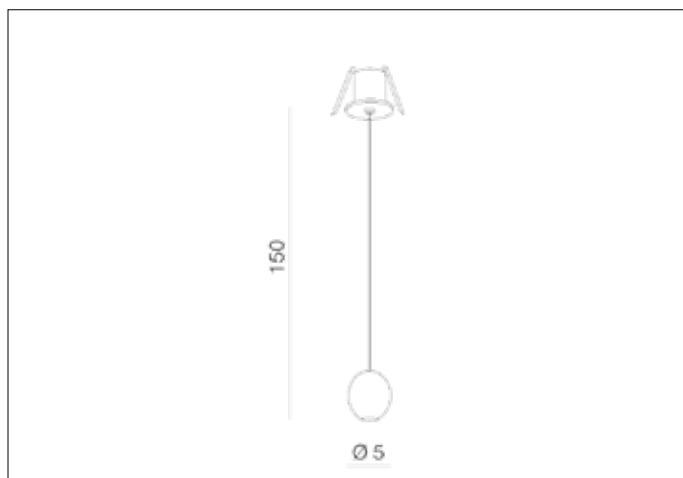

**AZzardo**<sup>®</sup>  
LIGHTING

OVUM 1 PENDANT DOWNLIGHT BLACK  
AZ3096, EAN 5901238430964

### Dimensions height / width / length [cm] Product Specifications

Product	150 x 5 x N/A
Mounting inlet:	4,3 x 4,2 x N/A
Ceiling base:	N/A x N/A x N/A
Shades	6 x 5 x N/A

Line	DECORATIVE
Type	Pendant
Type of track	N/A
Colour	Black
Material	Aluminium
Light source	1
Type of socket	LED INTEGRATED
Lumens	220
Kelvins	3000
Beam angle	N/A
Dimmable	N/A
CCT	N/A
RGB	N/A
RA	N/A
App remote control	N/A
Remote control	N/A
Voltage	230V
Power	5W
Switch location	N/A
Protection class	IP20
Tilt	N/A
Rotation	N/A

### Shipping info height / width / length [cm]

BOX 1:	11 x 17 x 17
BOX 2:	N/A x N/A x N/A
BOX 3:	N/A x N/A x N/A
Net weight [kg]	0,38
Gross weight [kg]	0,44