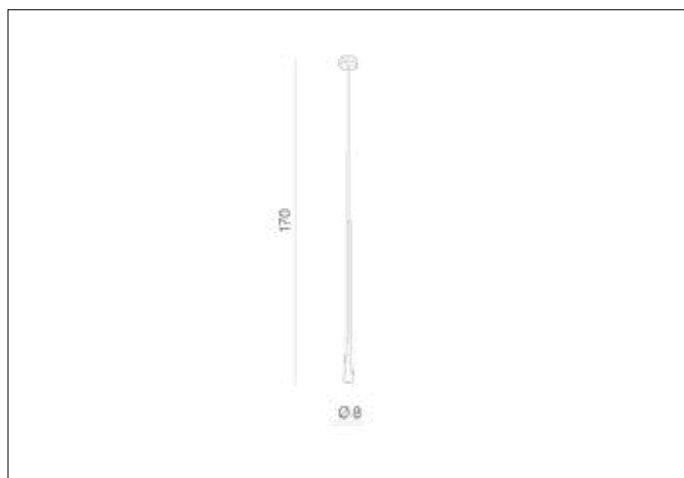

AZzardo[®]
LIGHTING

KALIA WHITE
AZ3090, EAN 5901238430902

Dimensions height / width / length [cm] Product Specifications

Product	170 x 8 x N/A
Mounting inlet:	N/A x N/A x N/A
Ceiling base:	3 x 8 x N/A
Shades	60 x 3,2 x N/A

Line	DECORATIVE
Type	Pendant
Type of track	N/A
Colour	White
Material	Aluminium
Light source	1
Type of socket	LED INTEGRATED
Lumens	325
Kelvins	3000
Beam angle	N/A
Dimmable	N/A
CCT	N/A
RGB	N/A
RA	N/A
App remote control	N/A
Remote control	N/A
Voltage	230V
Power	7W
Switch location	N/A
Protection class	IP20
Tilt	N/A
Rotation	N/A

Shipping info height / width / length [cm]

BOX 1:	69 x 12 x 12
BOX 2:	N/A x N/A x N/A
BOX 3:	N/A x N/A x N/A
Net weight [kg]	0,65
Gross weight [kg]	0,7

Energy efficiency

Azzardo Sp. z o.o.
ul. Strzeszyńska 33 60-479 Poznań,
NIP: 929-185-75-07