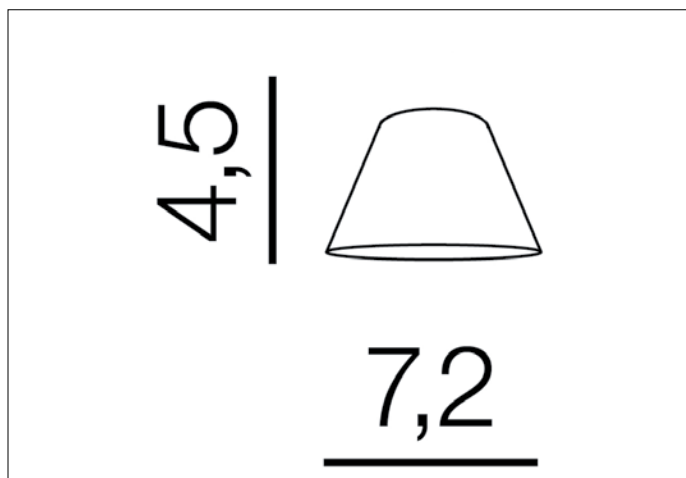

## Dimensions height / width / length [cm] Product Specifications

Product	4,5 x 7,2 x N/A
Mounting inlet:	N/A x N/A x N/A
Ceiling base:	N/A x N/A x N/A
Shades	N/A x N/A x N/A

Line	DECORATIVE
Type	Shade
Type of track	N/A
Colour	Black
Material	Aluminium
Light source	1
Type of socket	N/A
Lumens	N/A
Kelvins	N/A
Beam angle	N/A
Dimmable	N/A
CCT	N/A
RGB	N/A
RA	N/A
App remote control	N/A
Remote control	N/A
Voltage	N/AV
Power	N/A
Switch location	N/A
Protection class	N/A
Tilt	N/A
Rotation	N/A

## Shipping info height / width / length [cm]

BOX 1:	5,5 x 8 x 8
BOX 2:	N/A x N/A x N/A
BOX 3:	N/A x N/A x N/A
Net weight [kg]	0,12
Gross weight [kg]	0,15