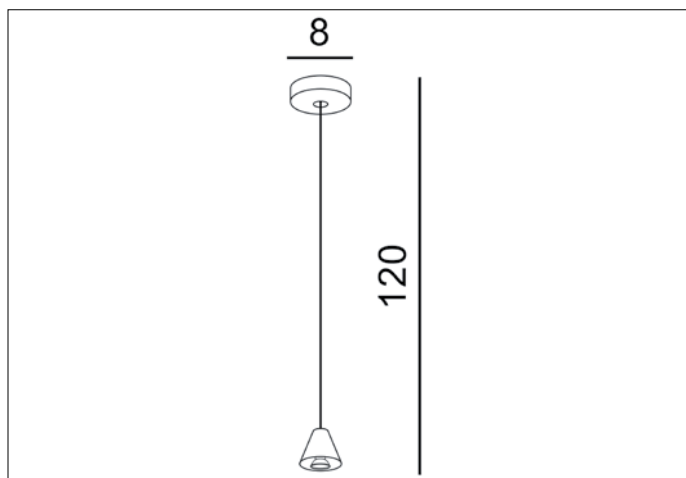

## Dimensions height / width / length [cm] Product Specifications

Product	120 x 8 x N/A
Mounting inlet:	N/A x N/A x N/A
Ceiling base:	3 x 8 x N/A
Shades	N/A x N/A x N/A

Line	DECORATIVE
Type	Pendant / Lampbody
Type of track	N/A
Colour	Rose Gold
Material	Aluminium
Light source	1
Type of socket	LED INTEGRATED
Lumens	325
Kelvins	3000
Beam angle	N/A
Dimmable	N/A
CCT	N/A
RGB	N/A
RA	N/A
App remote control	N/A
Remote control	N/A
Voltage	230V
Power	7W
Switch location	N/A
Protection class	IP20
Tilt	N/A
Rotation	N/A

## Shipping info height / width / length [cm]

BOX 1:	12 x 19 x 12
BOX 2:	N/A x N/A x N/A
BOX 3:	N/A x N/A x N/A
Net weight [kg]	0,27
Gross weight [kg]	0,32