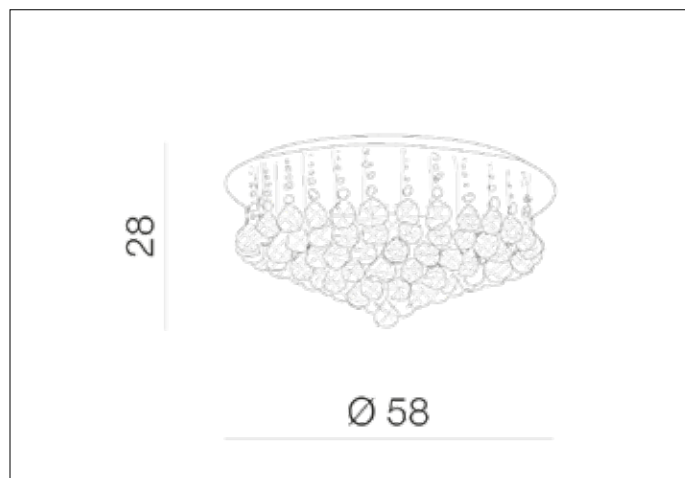

**AZzardo**<sup>®</sup>  
LIGHTING

BOLLA 58 GOLD  
AZ3084, EAN 5901238430841

## Dimensions height / width / length [cm] Product Specifications

Product	28 x 58 x N/A
Mounting inlet:	N/A x N/A x N/A
Ceiling base:	2,5 x 52 x N/A
Shades	N/A x N/A x N/A

Line	DECORATIVE
Type	Top / Pendant
Type of track	N/A
Colour	Gold
Material	Metal / Crystal K9
Light source	10
Type of socket	G9
Lumens	N/A
Kelvins	N/A
Beam angle	N/A
Dimmable	N/A
CCT	N/A
RGB	N/A
RA	N/A
App remote control	N/A
Remote control	N/A
Voltage	230V
Power	max LED 40W
Switch location	N/A
Protection class	IP20
Tilt	N/A
Rotation	N/A

## Shipping info height / width / length [cm]

BOX 1:	15 x 66 x 66
BOX 2:	N/A x N/A x N/A
BOX 3:	N/A x N/A x N/A
Net weight [kg]	11,7
Gross weight [kg]	13