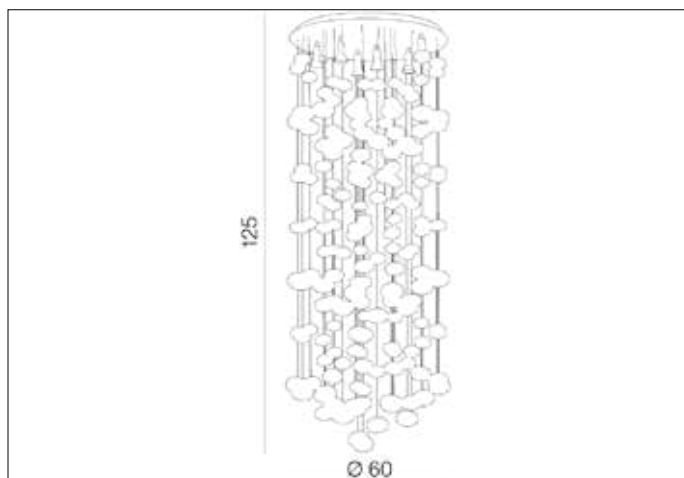

AZzardo[®]
LIGHTING

LUVIA XL GOLD
AZ3073, EAN 5901238430735

Dimensions height / width / length [cm] Product Specifications

Product	125 x 60 x N/A
Mounting inlet:	N/A x N/A x N/A
Ceiling base:	2,5 x 58 x N/A
Shades	N/A x N/A x N/A

Line	DECORATIVE
Type	Top / Pendant
Type of track	N/A
Colour	Gold
Material	Metal / Chrome / Glass
Light source	9
Type of socket	GU10
Lumens	N/A
Kelvins	N/A
Beam angle	N/A
Dimmable	N/A
CCT	N/A
RGB	N/A
RA	N/A
App remote control	N/A
Remote control	N/A
Voltage	230V
Power	max LED 40W
Switch location	N/A
Protection class	IP20
Tilt	N/A
Rotation	N/A

Shipping info height / width / length [cm]

BOX 1:	35 x 65 x 65
BOX 2:	N/A x N/A x N/A
BOX 3:	N/A x N/A x N/A
Net weight [kg]	6,3
Gross weight [kg]	7

Energy efficiency

Azzardo Sp. z o.o.
ul. Strzeszyńska 33 60-479 Poznań,
NIP: 929-185-75-07