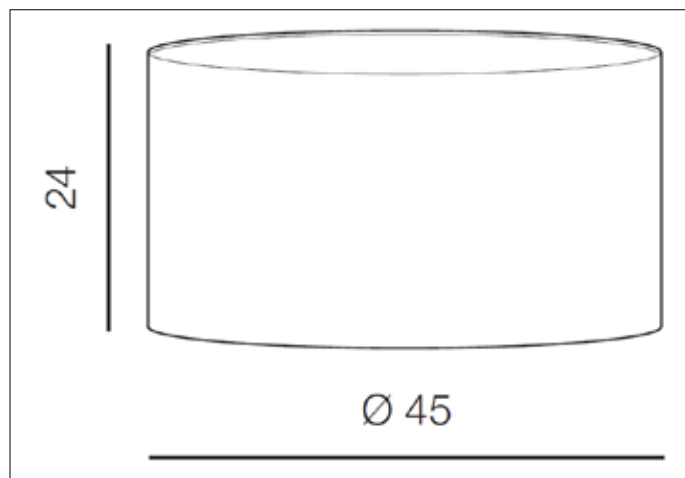

AZzardo[®]
LIGHTING

SHADE TF FLOOR 45 GREY
AZ3015, EAN 5901238430155

Dimensions height / width / length [cm] Product Specifications

Product	24 x 45 x N/A
Mounting inlet:	N/A x N/A x N/A
Ceiling base:	N/A x N/A x N/A
Shades	24 x 45 x N/A

Line	DECORATIVE
Type	Shade
Type of track	N/A
Colour	Grey
Material	Fabric
Light source	1
Type of socket	N/A
Lumens	N/A
Kelvins	N/A
Beam angle	N/A
Dimmable	N/A
CCT	N/A
RGB	N/A
RA	N/A
App remote control	N/A
Remote control	N/A
Voltage	N/AV
Power	N/A
Switch location	N/A
Protection class	N/A
Tilt	N/A
Rotation	N/A

Shipping info height / width / length [cm]

BOX 1:	28 x 49 x 49
BOX 2:	N/A x N/A x N/A
BOX 3:	N/A x N/A x N/A
Net weight [kg]	1
Gross weight [kg]	1,2

Energy efficiency

N/A

Azzardo Sp. z o.o.
ul. Strzeszyńska 33 60-479 Poznań,
NIP: 929-185-75-07