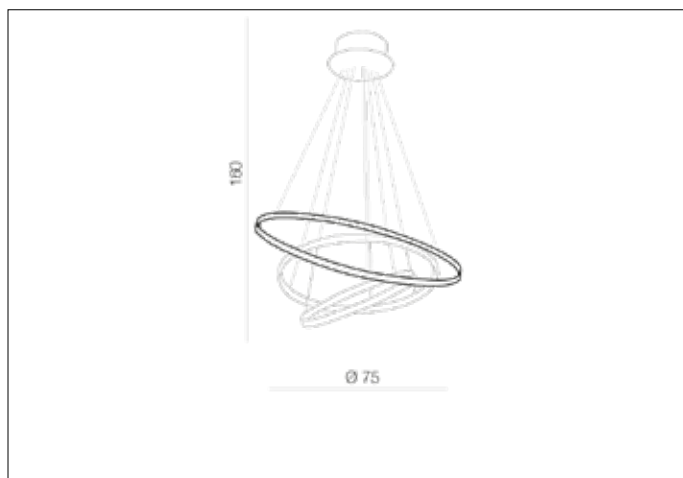

AZzardo[®]
 LIGHTING

 WHEEL 3 DIMM CHROME
 AZ2989, EAN 5901238429890

Dimensions height / width / length [cm] **Product Specifications**

| | |
|-----------------|------------------------|
| Product | 160 x 75 x N/A |
| Mounting inlet: | N/A x N/A x N/A |
| Ceiling base: | 6 x 27 x N/A |
| Shades | 2 x 45 ~ 60 ~ 75 x N/A |

Shipping info height / width / length [cm]

| | |
|-------------------|-----------------|
| BOX 1: | 11 x 82 x 82 |
| BOX 2: | N/A x N/A x N/A |
| BOX 3: | N/A x N/A x N/A |
| Net weight [kg] | 4,7 |
| Gross weight [kg] | 5,2 |