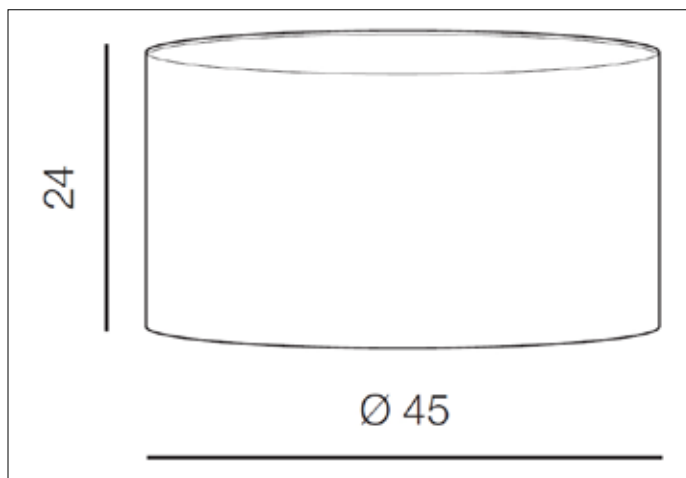

AZzardo[®]
LIGHTING

SHADE TF FLOOR 45 BLACK
AZ2968, EAN 5901238429685

Dimensions height / width / length [cm] Product Specifications

Product	24 x 45 x N/A
Mounting inlet:	N/A x N/A x N/A
Ceiling base:	N/A x N/A x N/A
Shades	24 x 45 x N/A

Line	DECORATIVE
Type	Shade
Type of track	N/A
Colour	Black
Material	Fabric
Light source	1
Type of socket	N/A
Lumens	N/A
Kelvins	N/A
Beam angle	N/A
Dimmable	N/A
CCT	N/A
RGB	N/A
RA	N/A
App remote control	N/A
Remote control	N/A
Voltage	N/AV
Power	N/A
Switch location	N/A
Protection class	N/A
Tilt	N/A
Rotation	N/A

Shipping info height / width / length [cm]

BOX 1:	28 x 49 x 49
BOX 2:	N/A x N/A x N/A
BOX 3:	N/A x N/A x N/A
Net weight [kg]	1
Gross weight [kg]	1,2

Energy efficiency

N/A

Azzardo Sp. z o.o.
ul. Strzeszyńska 33 60-479 Poznań,
NIP: 929-185-75-07