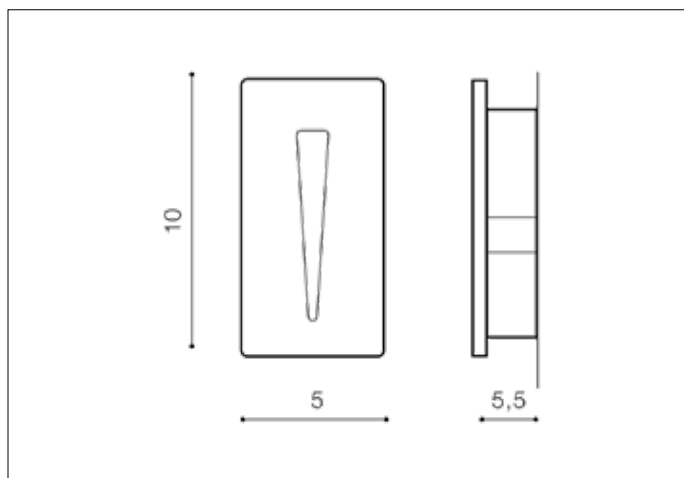

AZzardo[®]
LIGHTING

RAGGIO SATIN NICKEL
AZ2965, EAN 5901238429654

Dimensions height / width / length [cm] Product Specifications

Product	10 x 5 x 5,5
Mounting inlet:	8,8 x 4 x 5
Ceiling base:	N/A x N/A x N/A
Shades	N/A x N/A x N/A

Line	TECHNICAL
Type	Stairs
Type of track	N/A
Colour	Satin Nickel
Material	Aluminium
Light source	1
Type of socket	LED INTEGRATED
Lumens	240
Kelvins	3000
Beam angle	N/A
Dimmable	N/A
CCT	N/A
RGB	N/A
RA	N/A
App remote control	N/A
Remote control	N/A
Voltage	230V
Power	3W
Switch location	N/A
Protection class	IP54
Tilt	N/A
Rotation	N/A

Shipping info height / width / length [cm]

BOX 1:	7,5 x 10,5 x 6
BOX 2:	N/A x N/A x N/A
BOX 3:	N/A x N/A x N/A
Net weight [kg]	0,3
Gross weight [kg]	0,35

Energy efficiency

Azzardo Sp. z o.o.
ul. Strzeszyńska 33 60-479 Poznań,
NIP: 929-185-75-07