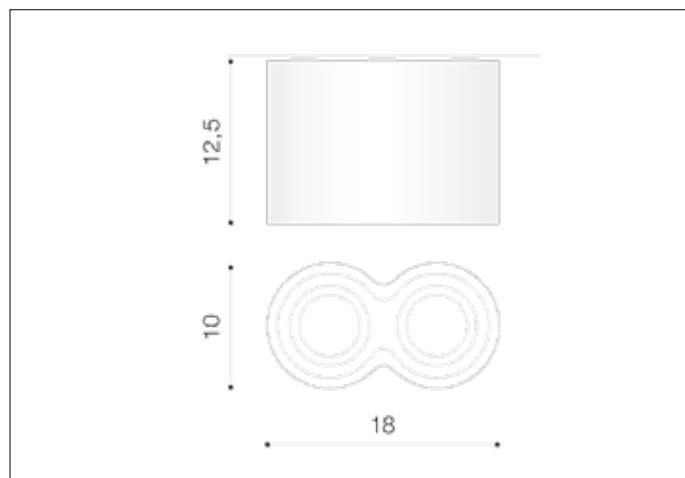

AZzardo[®]
LIGHTING

BROSS 2 BLACK/GOLD
AZ2956, EAN 5901238429562

Dimensions height / width / length [cm] Product Specifications

Product	12,5 x 18 x 10
Mounting inlet:	N/A x N/A x N/A
Ceiling base:	N/A x N/A x N/A
Shades	N/A x N/A x N/A

Line	TECHNICAL
Type	Exposed Downlight
Type of track	N/A
Colour	Black / Gold
Material	Metal
Light source	2
Type of socket	GU10
Lumens	N/A
Kelvins	N/A
Beam angle	N/A
Dimmable	N/A
CCT	N/A
RGB	N/A
RA	N/A
App remote control	N/A
Remote control	N/A
Voltage	230V
Power	max LED 50W
Switch location	N/A
Protection class	IP20
Tilt	45°
Rotation	350°

Shipping info height / width / length [cm]

BOX 1:	14,5 x 10,5 x 20
BOX 2:	N/A x N/A x N/A
BOX 3:	N/A x N/A x N/A
Net weight [kg]	0,9
Gross weight [kg]	1

Energy efficiency

N/A

Azzardo Sp. z o.o.
ul. Strzeszyńska 33 60-479 Poznań,
NIP: 929-185-75-07