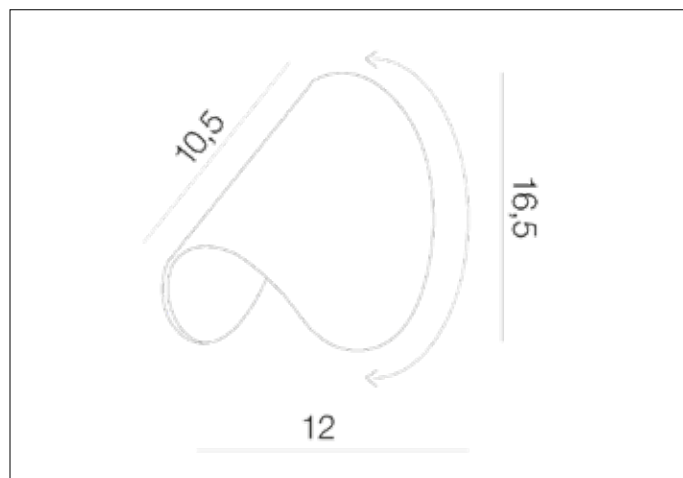

**AZzardo**<sup>®</sup>  
 LIGHTING

CERES BLACK

AZ2954, EAN 5901238429548

**Dimensions** height / width / length [cm] **Product Specifications**

Product	10,5 x 16,5 x 12
Mounting inlet:	N/A x N/A x N/A
Ceiling base:	N/A x N/A x N/A
Shades	N/A x N/A x N/A

Line	DECORATIVE
Type	Wall
Type of track	N/A
Colour	Black
Material	Aluminium
Light source	1
Type of socket	LED INTEGRATED
Lumens	720
Kelvins	3000
Beam angle	N/A
Dimmable	N/A
CCT	N/A
RGB	N/A
RA	N/A
App remote control	N/A
Remote control	N/A
Voltage	230V
Power	6W
Switch location	N/A
Protection class	IP44
Tilt	120°
Rotation	180°

**Shipping info** height / width / length [cm]

BOX 1:	12 x 19 x 11
BOX 2:	N/A x N/A x N/A
BOX 3:	N/A x N/A x N/A
Net weight [kg]	0,5
Gross weight [kg]	0,6

**Energy efficiency**

Azzardo Sp. z o.o.  
 ul. Strzeszyńska 33 60-479 Poznań,  
 NIP: 929-185-75-07