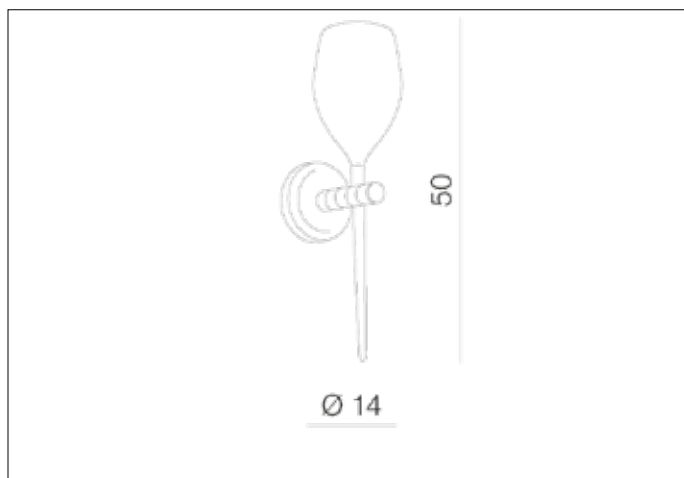

AZzardo[®]
LIGHTING

IZZA WALL SMOKY
AZ2941, EAN 5901238429418

Dimensions height / width / length [cm] Product Specifications

Product	50 x 14 x 20
Mounting inlet:	N/A x N/A x N/A
Ceiling base:	N/A x N/A x N/A
Shades	21 x 14 x N/A

Line	DECORATIVE
Type	Wall
Type of track	N/A
Colour	Smoky
Material	Glass / Metal
Light source	1
Type of socket	E14
Lumens	N/A
Kelvins	N/A
Beam angle	N/A
Dimmable	N/A
CCT	N/A
RGB	N/A
RA	N/A
App remote control	N/A
Remote control	N/A
Voltage	230V
Power	max LED 40W
Switch location	N/A
Protection class	IP20
Tilt	N/A
Rotation	N/A

Shipping info height / width / length [cm]

BOX 1:	28 x 42 x 23
BOX 2:	N/A x N/A x N/A
BOX 3:	N/A x N/A x N/A
Net weight [kg]	1,7
Gross weight [kg]	1,9

Energy efficiency

N/A

Azzardo Sp. z o.o.
ul. Strzeszyńska 33 60-479 Poznań,
NIP: 929-185-75-07