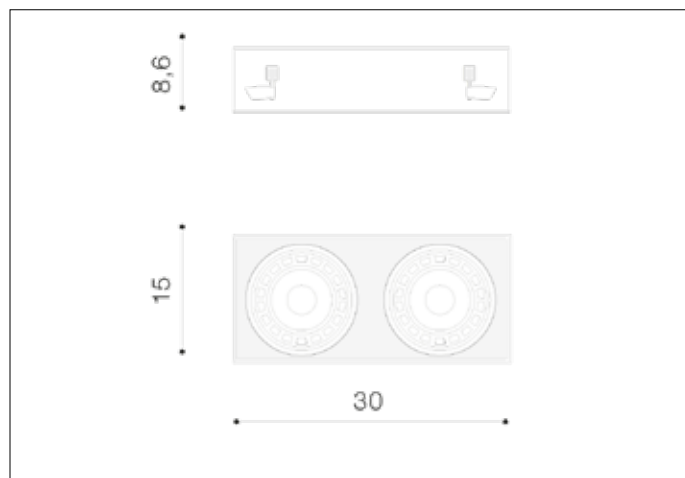

AZzardo[®]
LIGHTING

NOVA 2 GIPS BLACK/BLACK
AZ2935, EAN 5901238429357

Dimensions height / width / length [cm] Product Specifications

Product	8,6 x 30 x 15
Mounting inlet:	N/A x 30,2 x 15,2
Ceiling base:	N/A x N/A x N/A
Shades	N/A x N/A x N/A

Line	TECHNICAL
Type	Downlight
Type of track	N/A
Colour	Black / Black
Material	Metal
Light source	2
Type of socket	ES111 ~ GU10
Lumens	N/A
Kelvins	N/A
Beam angle	N/A
Dimmable	N/A
CCT	N/A
RGB	N/A
RA	N/A
App remote control	N/A
Remote control	N/A
Voltage	230V
Power	max LED 40 ~ 50W
Switch location	N/A
Protection class	IP20
Tilt	45°
Rotation	N/A

Shipping info height / width / length [cm]

BOX 1:	31 x 16 x 9,5
BOX 2:	N/A x N/A x N/A
BOX 3:	N/A x N/A x N/A
Net weight [kg]	1,3
Gross weight [kg]	1,4

Energy efficiency

Azzardo Sp. z o.o.
ul. Strzeszyńska 33 60-479 Poznań,
NIP: 929-185-75-07