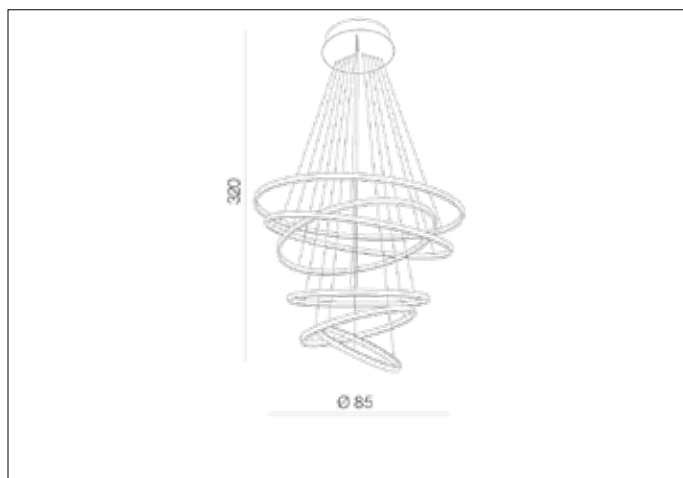

**AZzardo**<sup>®</sup>  
LIGHTING

WHEEL 6 LONG DIMM BLACK  
AZ2923, EAN 5901238429234

## Dimensions height / width / length [cm] Product Specifications

Product	320 x 85 x N/A
Mounting inlet:	N/A x N/A x N/A
Ceiling base:	6 x 30 x N/A
Shades	2 x 85 ~ 75 ~ 60 ~ 45 ~ 35 ~ 25 x N/A

## Shipping info height / width / length [cm]

BOX 1:	12 x 92 x 92
BOX 2:	N/A x N/A x N/A
BOX 3:	N/A x N/A x N/A
Net weight [kg]	6,8
Gross weight [kg]	7,5