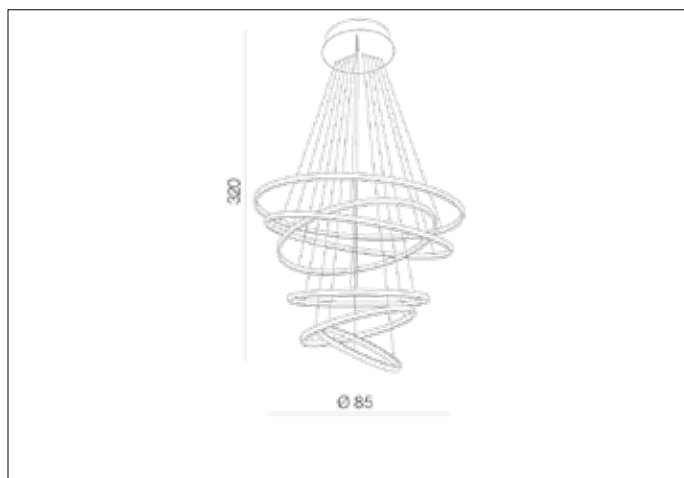

AZzardo[®]
LIGHTING

WHEEL 6 LONG DIMM GOLD
AZ2921, EAN 5901238429210

Dimensions height / width / length [cm] Product Specifications

Product	320 x 85 x N/A
Mounting inlet:	N/A x N/A x N/A
Ceiling base:	6 x 30 x N/A
Shades	2 x 85 ~ 75 ~ 60 ~ 45 ~ 35 ~ 25 x N/A

Shipping info height / width / length [cm]

BOX 1:	12 x 92 x 92
BOX 2:	N/A x N/A x N/A
BOX 3:	N/A x N/A x N/A
Net weight [kg]	6,8
Gross weight [kg]	7,5

Energy efficiency

Azzardo Sp. z o.o.
ul. Strzeszyńska 33 60-479 Poznań,
NIP: 929-185-75-07