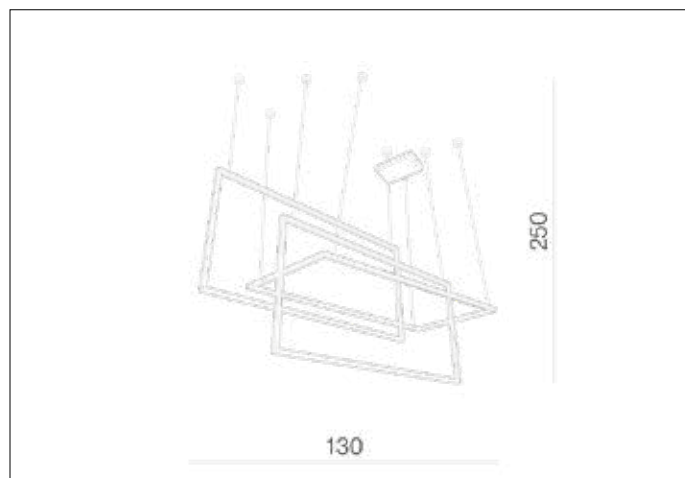

AZzardo[®]
 LIGHTING

METRIC WHITE

AZ2915, EAN 5901238429159

Dimensions height / width / length [cm] **Product Specifications**

Product	250 x 130 x 50
Mounting inlet:	N/A x N/A x N/A
Ceiling base:	4,5 ~ 3,5 x 25 ~ 4 x 14
Shades	50 x 110 x 1,5

Line	DECORATIVE
Type	Pendant
Type of track	N/A
Colour	White
Material	Aluminium / Acryl
Light source	1
Type of socket	LED INTEGRATED
Lumens	6880
Kelvins	3000
Beam angle	N/A
Dimmable	YES
CCT	N/A
RGB	N/A
RA	N/A
App remote control	N/A
Remote control	N/A
Voltage	230V
Power	135W
Switch location	N/A
Protection class	IP20
Tilt	N/A
Rotation	N/A

Shipping info height / width / length [cm]

BOX 1:	11 x 59 x 118
BOX 2:	N/A x N/A x N/A
BOX 3:	N/A x N/A x N/A
Net weight [kg]	5,8
Gross weight [kg]	6,4

Energy efficiency

Azzardo Sp. z o.o.
 ul. Strzeszyńska 33 60-479 Poznań,
 NIP: 929-185-75-07