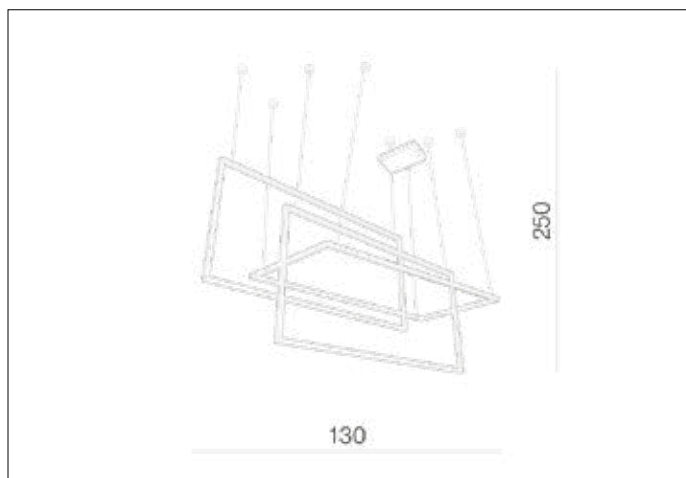

AZzardo[®]
LIGHTING

METRIC BLACK

AZ2914, EAN 5901238429142

Dimensions height / width / length [cm] Product Specifications

Product	250 x 130 x 50
Mounting inlet:	N/A x N/A x N/A
Ceiling base:	4,5 ~ 3,5 x 25 ~ 4 x 14
Shades	50 x 110 x 1,5

Line	DECORATIVE
Type	Pendant
Type of track	N/A
Colour	Black
Material	Aluminium / Acryl
Light source	1
Type of socket	LED INTEGRATED
Lumens	6880
Kelvins	3000
Beam angle	N/A
Dimmable	YES
CCT	N/A
RGB	N/A
RA	N/A
App remote control	N/A
Remote control	N/A
Voltage	230V
Power	135W
Switch location	N/A
Protection class	IP20
Tilt	N/A
Rotation	N/A

Shipping info height / width / length [cm]

BOX 1:	11 x 59 x 118
BOX 2:	N/A x N/A x N/A
BOX 3:	N/A x N/A x N/A
Net weight [kg]	5,8
Gross weight [kg]	6,4

Energy efficiency

Azzardo Sp. z o.o.
ul. Strzeszyńska 33 60-479 Poznań,
NIP: 929-185-75-07