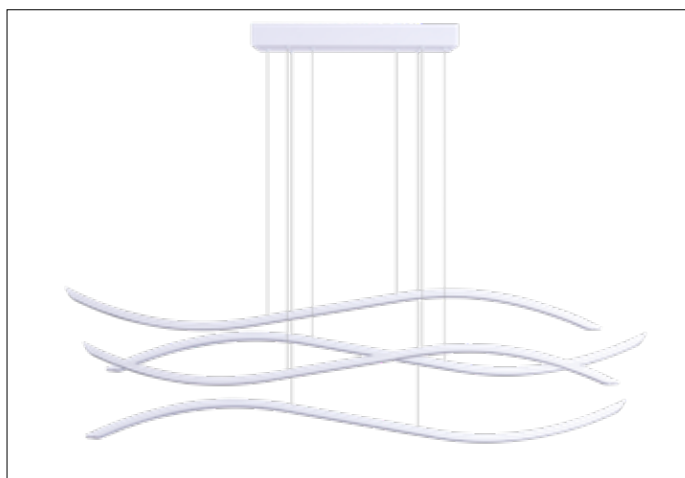

AZzardo[®]
LIGHTING

WAVES WHITE

AZ2913, EAN 5901238429135

Dimensions height / width / length [cm] Product Specifications

Product	160 x 123 x 17
Mounting inlet:	N/A x N/A x N/A
Ceiling base:	5 x 47 x 17
Shades	1,5 x 123 x N/A

Line	DECORATIVE
Type	Pendant
Type of track	N/A
Colour	White
Material	Aluminium / Acryl
Light source	1
Type of socket	LED INTEGRATED
Lumens	4900
Kelvins	3000
Beam angle	N/A
Dimmable	YES
CCT	N/A
RGB	N/A
RA	N/A
App remote control	N/A
Remote control	N/A
Voltage	230V
Power	70W
Switch location	N/A
Protection class	IP20
Tilt	N/A
Rotation	N/A

Shipping info height / width / length [cm]

BOX 1:	17 x 128 x 25
BOX 2:	N/A x N/A x N/A
BOX 3:	N/A x N/A x N/A
Net weight [kg]	3,7
Gross weight [kg]	4,1

Energy efficiency

Azzardo Sp. z o.o.
ul. Strzeszyńska 33 60-479 Poznań,
NIP: 929-185-75-07