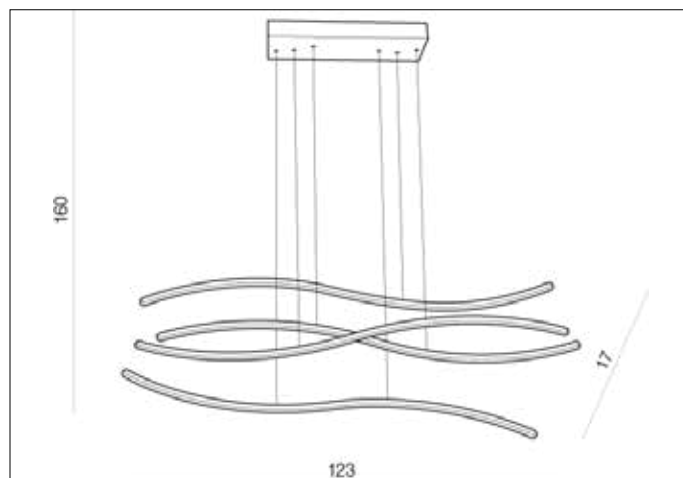

AZzardo[®]
LIGHTING

WAVES WHITE

AZ2913, EAN 5901238429135

Dimensions height / width / length [cm] Product Specifications

Product	160 x 123 x 17
Mounting inlet:	N/A x N/A x N/A
Ceiling base:	5 x 47 x 17
Shades	1,5 x 123 x N/A

Line	DECORATIVE
Type	Pendant
Type of track	N/A
Colour	White
Material	Aluminium / Acryl
Light source	1
Type of socket	LED INTEGRATED
Lumens	4900
Kelvins	3000
Beam angle	N/A
Dimmable	YES
CCT	N/A
RGB	N/A
RA	N/A
App remote control	N/A
Remote control	N/A
Voltage	230V
Power	70W
Switch location	N/A
Protection class	IP20
Tilt	N/A
Rotation	N/A

Shipping info height / width / length [cm]

BOX 1:	17 x 128 x 25
BOX 2:	N/A x N/A x N/A
BOX 3:	N/A x N/A x N/A
Net weight [kg]	3,7
Gross weight [kg]	4,1

Energy efficiency

Azzardo Sp. z o.o.
ul. Strzeszyńska 33 60-479 Poznań,
NIP: 929-185-75-07