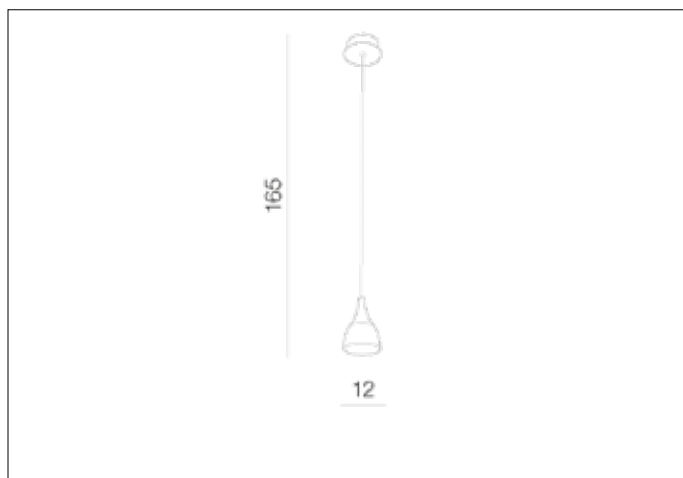

AZzardo[®]
LIGHTING

DALMATIA 1 WHITE
AZ2909, EAN 5901238429098

Dimensions height / width / length [cm] Product Specifications

Product	165 x 12 x N/A
Mounting inlet:	N/A x N/A x N/A
Ceiling base:	3 x 12 x N/A
Shades	15 x 9,5 x N/A

Line	DECORATIVE
Type	Pendant
Type of track	N/A
Colour	White
Material	Aluminium / Acryl
Light source	1
Type of socket	LED INTEGRATED
Lumens	300
Kelvins	3000
Beam angle	N/A
Dimmable	N/A
CCT	N/A
RGB	N/A
RA	N/A
App remote control	N/A
Remote control	N/A
Voltage	230V
Power	5W
Switch location	N/A
Protection class	IP20
Tilt	N/A
Rotation	N/A

Shipping info height / width / length [cm]

BOX 1:	21 x 22 x 18
BOX 2:	N/A x N/A x N/A
BOX 3:	N/A x N/A x N/A
Net weight [kg]	1,1
Gross weight [kg]	1,2

Energy efficiency

Azzardo Sp. z o.o.
ul. Strzeszyńska 33 60-479 Poznań,
NIP: 929-185-75-07