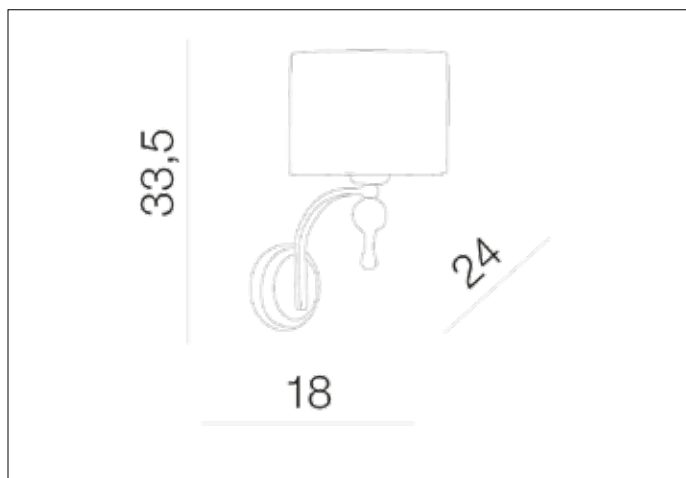

AZzardo[®]
LIGHTING

IMPRESS BROWN WALL
AZ2904, EAN 5901238429043

Dimensions height / width / length [cm] Product Specifications

Product	33,5 x 18 x 24
Mounting inlet:	N/A x N/A x N/A
Ceiling base:	N/A x N/A x N/A
Shades	14 x 18 x N/A

Line	DECORATIVE
Type	Wall
Type of track	N/A
Colour	Brown
Material	Fabric / Glass / Metal
Light source	1
Type of socket	E27
Lumens	N/A
Kelvins	N/A
Beam angle	N/A
Dimmable	N/A
CCT	N/A
RGB	N/A
RA	N/A
App remote control	N/A
Remote control	N/A
Voltage	230V
Power	max LED 50W
Switch location	N/A
Protection class	IP20
Tilt	N/A
Rotation	N/A

Shipping info height / width / length [cm]

BOX 1:	23 x 25 x 19
BOX 2:	N/A x N/A x N/A
BOX 3:	N/A x N/A x N/A
Net weight [kg]	0,7
Gross weight [kg]	0,8

Energy efficiency

N/A

Azzardo Sp. z o.o.
ul. Strzeszyńska 33 60-479 Poznań,
NIP: 929-185-75-07