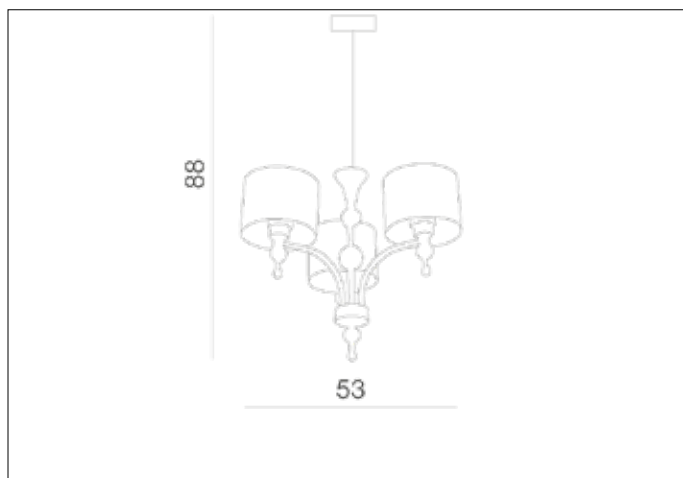

AZzardo[®]
LIGHTING

IMPRESS 3 BROWN
AZ2900, EAN 5901238429005

Dimensions height / width / length [cm] Product Specifications

Product	88 x 53 x N/A
Mounting inlet:	N/A x N/A x N/A
Ceiling base:	4 x 10 x N/A
Shades	30 x 18 x N/A

Line	DECORATIVE
Type	Pendant
Type of track	N/A
Colour	Brown
Material	Fabric / Glass / Metal
Light source	3
Type of socket	E27
Lumens	N/A
Kelvins	N/A
Beam angle	N/A
Dimmable	N/A
CCT	N/A
RGB	N/A
RA	N/A
App remote control	N/A
Remote control	N/A
Voltage	230V
Power	max LED 50W
Switch location	N/A
Protection class	IP20
Tilt	N/A
Rotation	N/A

Shipping info height / width / length [cm]

BOX 1:	18 x 40 x 48
BOX 2:	N/A x N/A x N/A
BOX 3:	N/A x N/A x N/A
Net weight [kg]	2,7
Gross weight [kg]	3

Energy efficiency

N/A

Azzardo Sp. z o.o.
ul. Strzeszyńska 33 60-479 Poznań,
NIP: 929-185-75-07