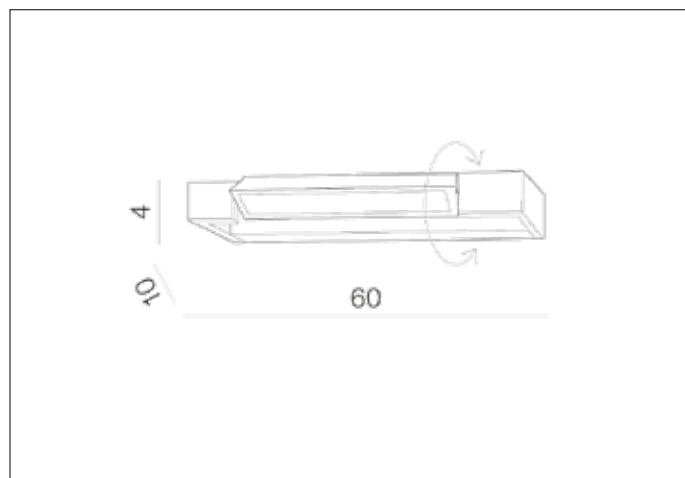

## Dimensions height / width / length [cm] Product Specifications

Product	4 x 60 x 10
Mounting inlet:	N/A x N/A x N/A
Ceiling base:	N/A x N/A x N/A
Shades	N/A x N/A x N/A

Line	DECORATIVE
Type	Wall
Type of track	N/A
Colour	Black
Material	Aluminium
Light source	1
Type of socket	LED INTEGRATED
Lumens	2160
Kelvins	3000
Beam angle	N/A
Dimmable	N/A
CCT	N/A
RGB	N/A
RA	N/A
App remote control	N/A
Remote control	N/A
Voltage	230V
Power	18W
Switch location	N/A
Protection class	IP44
Tilt	350°
Rotation	N/A

## Shipping info height / width / length [cm]

BOX 1:	8 x 64 x 14
BOX 2:	N/A x N/A x N/A
BOX 3:	N/A x N/A x N/A
Net weight [kg]	1,4
Gross weight [kg]	1,6