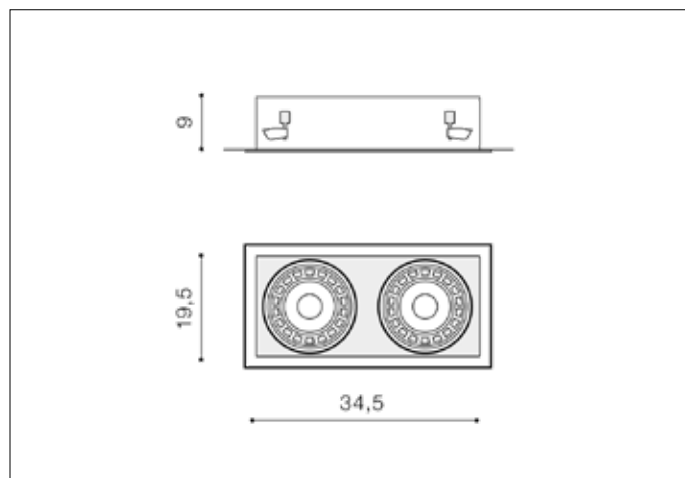

AZzardo[®]
LIGHTING

NOVA 2 WHITE/BLACK
AZ2877, EAN 5901238428770

Dimensions height / width / length [cm] Product Specifications

Product	9 x 34,5 x 19,5
Mounting inlet:	N/A x 30,5 x 15
Ceiling base:	N/A x N/A x N/A
Shades	N/A x N/A x N/A

Line	TECHNICAL
Type	Downlight
Type of track	N/A
Colour	White / Black
Material	Metal
Light source	2
Type of socket	ES111 ~ GU10
Lumens	N/A
Kelvins	N/A
Beam angle	N/A
Dimmable	N/A
CCT	N/A
RGB	N/A
RA	N/A
App remote control	N/A
Remote control	N/A
Voltage	230V
Power	max LED 40 ~ 50W
Switch location	N/A
Protection class	IP20
Tilt	45°
Rotation	N/A

Shipping info height / width / length [cm]

BOX 1:	35,5 x 20 x 9,5
BOX 2:	N/A x N/A x N/A
BOX 3:	N/A x N/A x N/A
Net weight [kg]	1,3
Gross weight [kg]	1,5

Energy efficiency

Azzardo Sp. z o.o.
ul. Strzeszyńska 33 60-479 Poznań,
NIP: 929-185-75-07