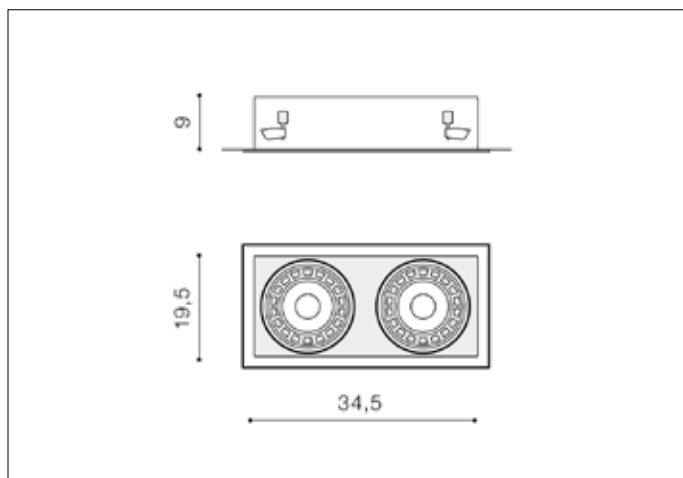

AZzardo[®]
LIGHTING

NOVA 2 BLACK/BLACK
AZ2875, EAN 5901238428756

Dimensions height / width / length [cm] Product Specifications

Product	9 x 34,5 x 19,5
Mounting inlet:	N/A x 30,5 x 15
Ceiling base:	N/A x N/A x N/A
Shades	N/A x N/A x N/A

Line	TECHNICAL
Type	Downlight
Type of track	N/A
Colour	Black / Black
Material	Metal
Light source	2
Type of socket	ES111 ~ GU10
Lumens	N/A
Kelvins	N/A
Beam angle	N/A
Dimmable	N/A
CCT	N/A
RGB	N/A
RA	N/A
App remote control	N/A
Remote control	N/A
Voltage	230V
Power	max LED 40 ~ 50W
Switch location	N/A
Protection class	IP20
Tilt	45°
Rotation	N/A

Shipping info height / width / length [cm]

BOX 1:	35,5 x 20 x 9,5
BOX 2:	N/A x N/A x N/A
BOX 3:	N/A x N/A x N/A
Net weight [kg]	1,3
Gross weight [kg]	1,5

Energy efficiency

Azzardo Sp. z o.o.
ul. Strzeszyńska 33 60-479 Poznań,
NIP: 929-185-75-07