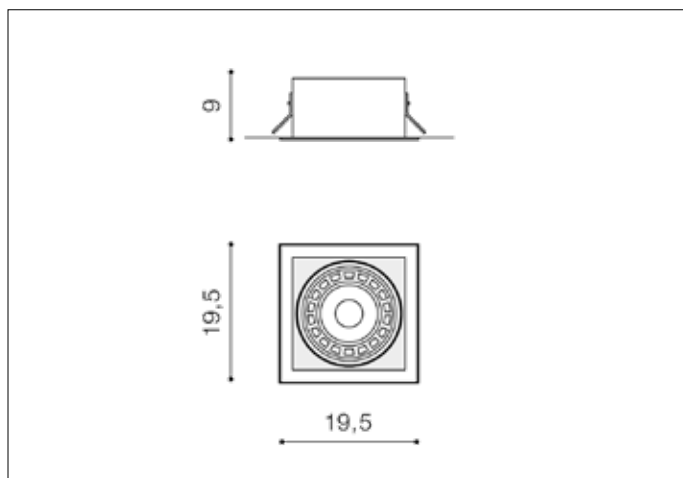

## Dimensions height / width / length [cm] Product Specifications

Product	9 x 19,5 x 19,5
Mounting inlet:	N/A x 15 x 15
Ceiling base:	N/A x N/A x N/A
Shades	N/A x N/A x N/A

Line	TECHNICAL
Type	Downlight
Type of track	N/A
Colour	White / Black
Material	Metal
Light source	1
Type of socket	ES111 ~ GU10
Lumens	N/A
Kelvins	N/A
Beam angle	N/A
Dimmable	N/A
CCT	N/A
RGB	N/A
RA	N/A
App remote control	N/A
Remote control	N/A
Voltage	230V
Power	max LED 40 ~ 50W
Switch location	N/A
Protection class	IP20
Tilt	45°
Rotation	N/A

## Shipping info height / width / length [cm]

BOX 1:	20 x 20 x 9,5
BOX 2:	N/A x N/A x N/A
BOX 3:	N/A x N/A x N/A
Net weight [kg]	0,8
Gross weight [kg]	0,9