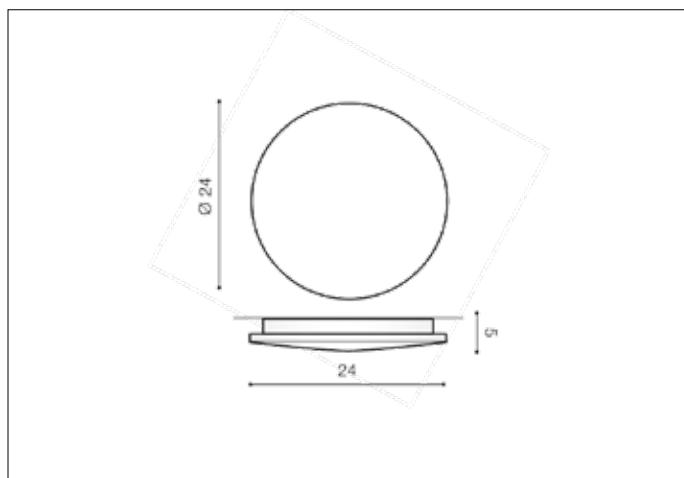

**AZzardo**<sup>®</sup>  
 LIGHTING

 ANCONA L WHITE  
 AZ2853, EAN 5901238428534

**Dimensions** height / width / length [cm] **Product Specifications**

Product	24 x 24 x 5
Mounting inlet:	N/A x N/A x N/A
Ceiling base:	N/A x N/A x N/A
Shades	N/A x N/A x N/A

Line	TECHNICAL
Type	Wall
Type of track	N/A
Colour	White
Material	Aluminium
Light source	1
Type of socket	LED INTEGRATED
Lumens	1680
Kelvins	3000
Beam angle	N/A
Dimmable	N/A
CCT	N/A
RGB	N/A
RA	N/A
App remote control	N/A
Remote control	N/A
Voltage	230V
Power	24W
Switch location	N/A
Protection class	IP54
Tilt	N/A
Rotation	N/A

**Shipping info** height / width / length [cm]

BOX 1:	8 x 28 x 28
BOX 2:	N/A x N/A x N/A
BOX 3:	N/A x N/A x N/A
Net weight [kg]	1,4
Gross weight [kg]	1,6

**Energy efficiency**

Azzardo Sp. z o.o.  
 ul. Strzeszyńska 33 60-479 Poznań,  
 NIP: 929-185-75-07