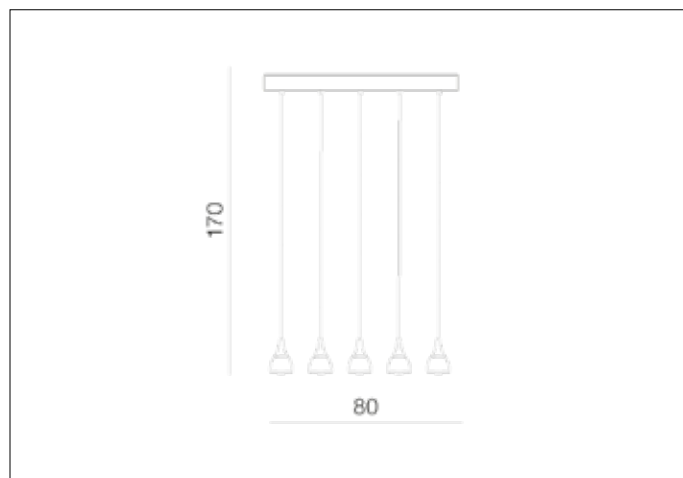

### Dimensions height / width / length [cm] Product Specifications

Product	170 x 80 x N/A
Mounting inlet:	N/A x N/A x N/A
Ceiling base:	4,5 x 80 x 10
Shades	15 x 9,5 x N/A

Line	DECORATIVE
Type	Pendant
Type of track	N/A
Colour	White
Material	Aluminium / Acryl
Light source	5
Type of socket	LED INTEGRATED
Lumens	1500
Kelvins	3000
Beam angle	N/A
Dimmable	N/A
CCT	N/A
RGB	N/A
RA	N/A
App remote control	N/A
Remote control	N/A
Voltage	230V
Power	25W
Switch location	N/A
Protection class	IP20
Tilt	N/A
Rotation	N/A

### Shipping info height / width / length [cm]

BOX 1:	17 x 87 x 31
BOX 2:	N/A x N/A x N/A
BOX 3:	N/A x N/A x N/A
Net weight [kg]	4,8
Gross weight [kg]	5,3