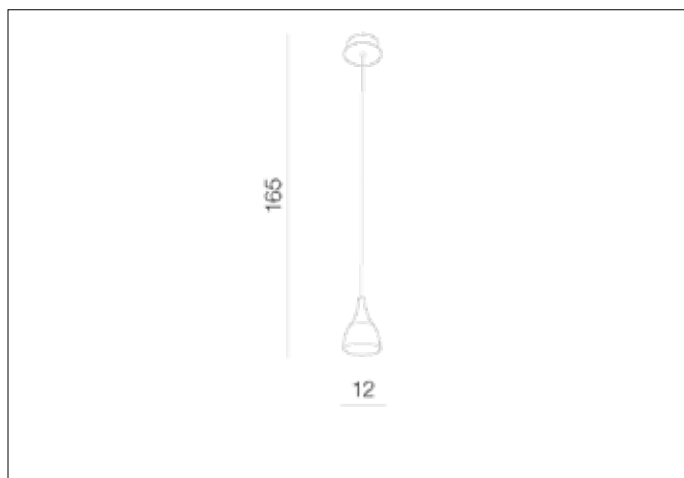

AZzardo[®]
LIGHTING

DALMATIA 1 BLACK
AZ2847, EAN 5901238428473

Dimensions height / width / length [cm] Product Specifications

Product	165 x 12 x N/A
Mounting inlet:	N/A x N/A x N/A
Ceiling base:	3 x 12 x N/A
Shades	15 x 9,5 x N/A

Line	DECORATIVE
Type	Pendant
Type of track	N/A
Colour	Black
Material	Aluminium / Acryl
Light source	1
Type of socket	LED INTEGRATED
Lumens	300
Kelvins	3000
Beam angle	N/A
Dimmable	N/A
CCT	N/A
RGB	N/A
RA	N/A
App remote control	N/A
Remote control	N/A
Voltage	230V
Power	5W
Switch location	N/A
Protection class	IP20
Tilt	N/A
Rotation	N/A

Shipping info height / width / length [cm]

BOX 1:	21 x 22 x 18
BOX 2:	N/A x N/A x N/A
BOX 3:	N/A x N/A x N/A
Net weight [kg]	1,1
Gross weight [kg]	1,2

Energy efficiency

Azzardo Sp. z o.o.
ul. Strzeszyńska 33 60-479 Poznań,
NIP: 929-185-75-07