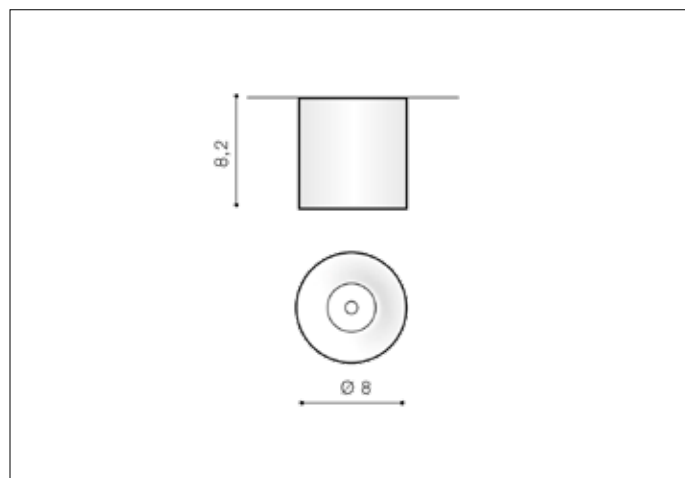

**AZzardo**<sup>®</sup>  
 LIGHTING

MANE BLACK

AZ2844, EAN 5901238428442

**Dimensions** height / width / length [cm] **Product Specifications**

Product	8,2 x 8 x N/A
Mounting inlet:	N/A x N/A x N/A
Ceiling base:	N/A x N/A x N/A
Shades	N/A x N/A x N/A

Line	TECHNICAL
Type	Exposed Downlight
Type of track	N/A
Colour	Black
Material	Aluminium
Light source	1
Type of socket	LED INTEGRATED
Lumens	760
Kelvins	3000
Beam angle	27°
Dimmable	N/A
CCT	N/A
RGB	N/A
RA	? 90
App remote control	N/A
Remote control	N/A
Voltage	230V
Power	10W
Switch location	N/A
Protection class	IP20
Tilt	N/A
Rotation	N/A

**Shipping info** height / width / length [cm]

BOX 1:	9 x 9 x 9
BOX 2:	N/A x N/A x N/A
BOX 3:	N/A x N/A x N/A
Net weight [kg]	0,3
Gross weight [kg]	0,35

**Energy efficiency**

Azzardo Sp. z o.o.  
 ul. Strzeszyńska 33 60-479 Poznań,  
 NIP: 929-185-75-07