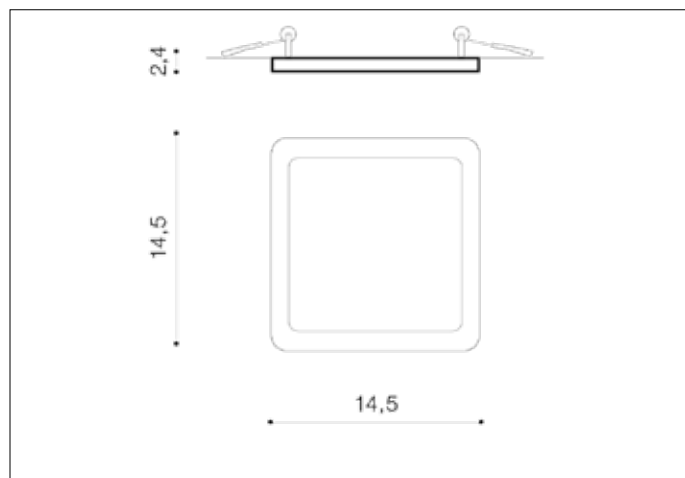

SLIM 15 SQUARE 3000K IP44 WHITE
AZ2837, EAN 5901238428374

Dimensions height / width / length [cm] **Product Specifications**

Product	2,4 x 14,5 x 14,5
Mounting inlet:	2,1 x 12,5 x N/A
Ceiling base:	N/A x N/A x N/A
Shades	N/A x N/A x N/A

Line	TECHNICAL
Type	Downlight
Type of track	N/A
Colour	White
Material	Aluminium / Acryl
Light source	1
Type of socket	LED INTEGRATED
Lumens	1000
Kelvins	3000
Beam angle	N/A
Dimmable	N/A
CCT	N/A
RGB	N/A
RA	N/A
App remote control	N/A
Remote control	N/A
Voltage	230V
Power	12W
Switch location	N/A
Protection class	IP44
Tilt	N/A
Rotation	N/A

Shipping info height / width / length [cm]

BOX 1:	4 x 19,5 x 15,5
BOX 2:	N/A x N/A x N/A
BOX 3:	N/A x N/A x N/A
Net weight [kg]	0,25
Gross weight [kg]	0,3

Energy efficiency

Azzardo Sp. z o.o.
ul. Strzeszyńska 33 60-479 Poznań,
NIP: 929-185-75-07