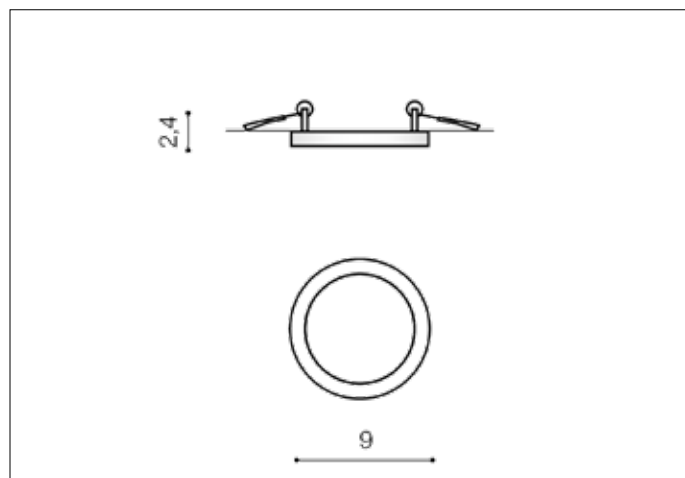

AZzardo[®]
LIGHTING

SLIM 9 ROUND 3000K IP44 BLACK
AZ2834, EAN 5901238428343

Dimensions height / width / length [cm] Product Specifications

Product	2,4 x 9 x N/A
Mounting inlet:	1,5 x 7,4 x N/A
Ceiling base:	N/A x N/A x N/A
Shades	N/A x N/A x N/A

Line	TECHNICAL
Type	Downlight
Type of track	N/A
Colour	Black
Material	Aluminium / Acryl
Light source	1
Type of socket	LED INTEGRATED
Lumens	500
Kelvins	3000
Beam angle	N/A
Dimmable	N/A
CCT	N/A
RGB	N/A
RA	N/A
App remote control	N/A
Remote control	N/A
Voltage	230V
Power	6W
Switch location	N/A
Protection class	IP44
Tilt	N/A
Rotation	N/A

Shipping info height / width / length [cm]

BOX 1:	4 x 13,5 x 10
BOX 2:	N/A x N/A x N/A
BOX 3:	N/A x N/A x N/A
Net weight [kg]	0,1
Gross weight [kg]	0,15

Energy efficiency

Azzardo Sp. z o.o.
ul. Strzeszyńska 33 60-479 Poznań,
NIP: 929-185-75-07