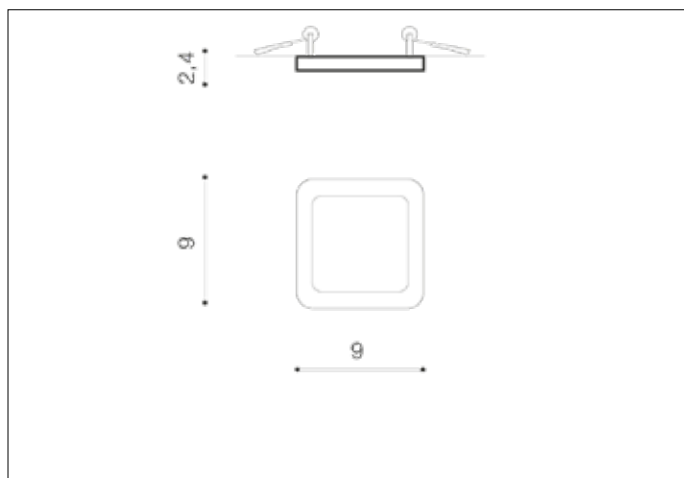

SLIM 9 SQUARE 3000K IP44 BLACK
AZ2833, EAN 5901238428336

Dimensions height / width / length [cm] **Product Specifications**

Product	2,4 x 9 x 9
Mounting inlet:	2,1 x 7,7 x N/A
Ceiling base:	N/A x N/A x N/A
Shades	N/A x N/A x N/A

Line	TECHNICAL
Type	Downlight
Type of track	N/A
Colour	Black
Material	Aluminium / Acryl
Light source	1
Type of socket	LED INTEGRATED
Lumens	500
Kelvins	3000
Beam angle	N/A
Dimmable	N/A
CCT	N/A
RGB	N/A
RA	N/A
App remote control	N/A
Remote control	N/A
Voltage	230V
Power	6W
Switch location	N/A
Protection class	IP44
Tilt	N/A
Rotation	N/A

Shipping info height / width / length [cm]

BOX 1:	4 x 13,5 x 10
BOX 2:	N/A x N/A x N/A
BOX 3:	N/A x N/A x N/A
Net weight [kg]	0,15
Gross weight [kg]	0,2

Energy efficiency

Azzardo Sp. z o.o.
ul. Strzeszyńska 33 60-479 Poznań,
NIP: 929-185-75-07