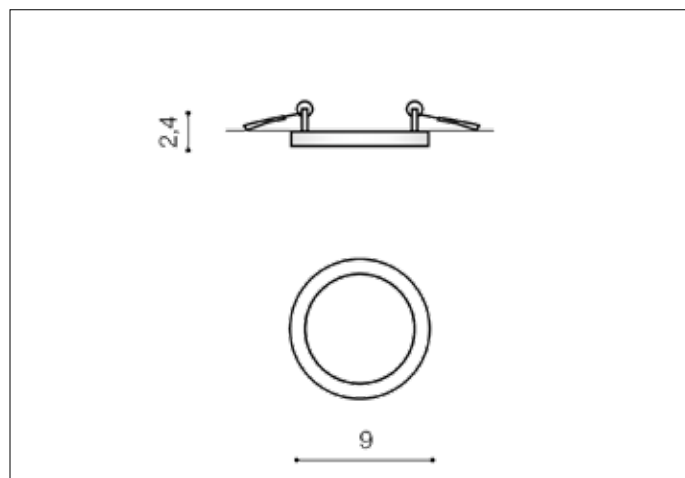

AZzardo[®]
LIGHTING

SLIM 9 ROUND 3000K IP44 WHITE
AZ2831, EAN 5901238428312

Dimensions height / width / length [cm] Product Specifications

Product	2,4 x 9 x N/A
Mounting inlet:	1,5 x 7,4 x N/A
Ceiling base:	N/A x N/A x N/A
Shades	N/A x N/A x N/A

Line	TECHNICAL
Type	Downlight
Type of track	N/A
Colour	White
Material	Aluminium / Acryl
Light source	1
Type of socket	LED INTEGRATED
Lumens	500
Kelvins	3000
Beam angle	N/A
Dimmable	N/A
CCT	N/A
RGB	N/A
RA	N/A
App remote control	N/A
Remote control	N/A
Voltage	230V
Power	6W
Switch location	N/A
Protection class	IP44
Tilt	N/A
Rotation	N/A

Shipping info height / width / length [cm]

BOX 1:	4 x 13,5 x 10
BOX 2:	N/A x N/A x N/A
BOX 3:	N/A x N/A x N/A
Net weight [kg]	0,1
Gross weight [kg]	0,15

Energy efficiency

Azzardo Sp. z o.o.
ul. Strzeszyńska 33 60-479 Poznań,
NIP: 929-185-75-07