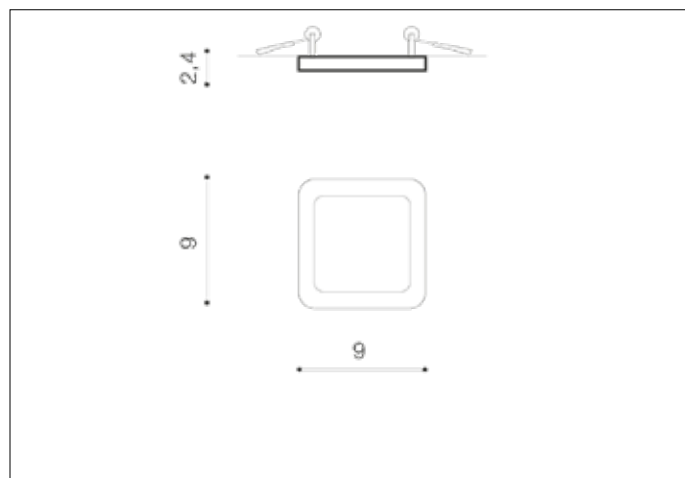

SLIM 9 SQUARE 3000K IP44 WHITE
AZ2830, EAN 5901238428305

Dimensions height / width / length [cm] **Product Specifications**

Product	2,4 x 9 x 9
Mounting inlet:	2,1 x 7,7 x N/A
Ceiling base:	N/A x N/A x N/A
Shades	N/A x N/A x N/A

Line	TECHNICAL
Type	Downlight
Type of track	N/A
Colour	White
Material	Aluminium / Acryl
Light source	1
Type of socket	LED INTEGRATED
Lumens	500
Kelvins	3000
Beam angle	N/A
Dimmable	N/A
CCT	N/A
RGB	N/A
RA	N/A
App remote control	N/A
Remote control	N/A
Voltage	230V
Power	6W
Switch location	N/A
Protection class	IP44
Tilt	N/A
Rotation	N/A

Shipping info height / width / length [cm]

BOX 1:	4 x 13,5 x 10
BOX 2:	N/A x N/A x N/A
BOX 3:	N/A x N/A x N/A
Net weight [kg]	0,15
Gross weight [kg]	0,2

Energy efficiency

Azzardo Sp. z o.o.
ul. Strzeszyńska 33 60-479 Poznań,
NIP: 929-185-75-07