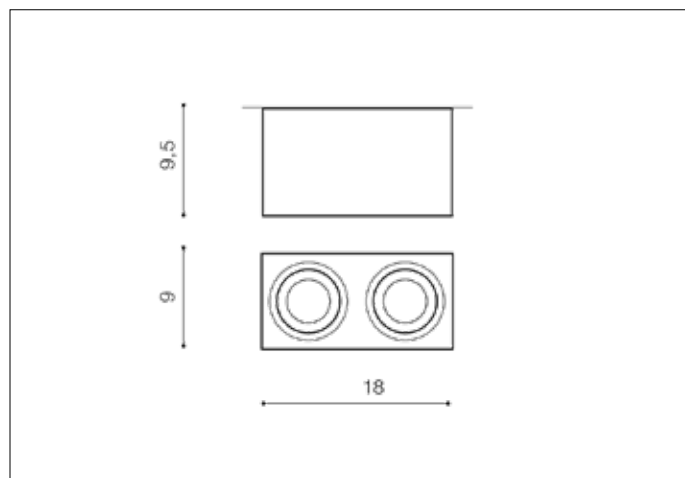

AZzardo[®]
LIGHTING

BRANT 2 SQUARE WHITE
AZ2826, EAN 5901238428268

Dimensions height / width / length [cm] Product Specifications

Product	9,5 x 18 x 9
Mounting inlet:	N/A x N/A x N/A
Ceiling base:	N/A x N/A x N/A
Shades	N/A x N/A x N/A

Line	DECORATIVE
Type	Exposed Downlight
Type of track	N/A
Colour	White
Material	Aluminium
Light source	2
Type of socket	GU10
Lumens	N/A
Kelvins	N/A
Beam angle	N/A
Dimmable	N/A
CCT	N/A
RGB	N/A
RA	N/A
App remote control	N/A
Remote control	N/A
Voltage	230V
Power	max LED 50W
Switch location	N/A
Protection class	IP20
Tilt	20°
Rotation	N/A

Shipping info height / width / length [cm]

BOX 1:	11 x 18,5 x 10
BOX 2:	N/A x N/A x N/A
BOX 3:	N/A x N/A x N/A
Net weight [kg]	0,6
Gross weight [kg]	0,65

Energy efficiency

Azzardo Sp. z o.o.
ul. Strzeszyńska 33 60-479 Poznań,
NIP: 929-185-75-07