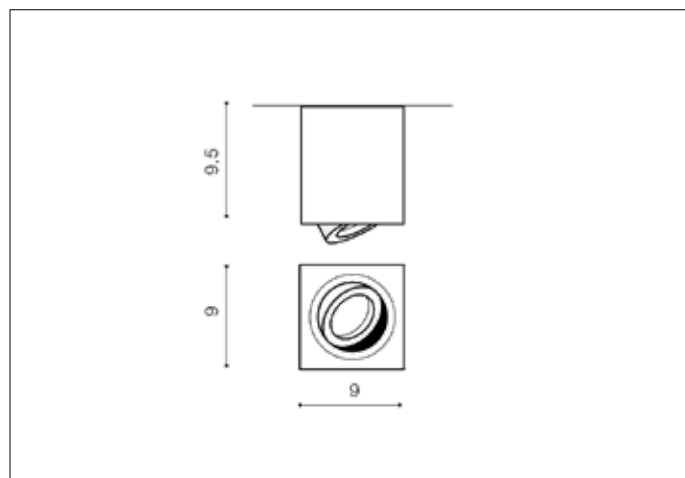

AZzardo[®]
LIGHTING

BRANT SQUARE BLACK
AZ2825, EAN 5901238428251

Dimensions height / width / length [cm] Product Specifications

Product	9,5 x 9 x 9
Mounting inlet:	N/A x N/A x N/A
Ceiling base:	N/A x N/A x N/A
Shades	N/A x N/A x N/A

Line	DECORATIVE
Type	Exposed Downlight
Type of track	N/A
Colour	Black
Material	Aluminium
Light source	1
Type of socket	GU10
Lumens	N/A
Kelvins	N/A
Beam angle	N/A
Dimmable	N/A
CCT	N/A
RGB	N/A
RA	N/A
App remote control	N/A
Remote control	N/A
Voltage	230V
Power	max LED 50W
Switch location	N/A
Protection class	IP20
Tilt	20°
Rotation	N/A

Shipping info height / width / length [cm]

BOX 1:	11 x 10 x 10
BOX 2:	N/A x N/A x N/A
BOX 3:	N/A x N/A x N/A
Net weight [kg]	0,4
Gross weight [kg]	0,45

Energy efficiency

N/A

Azzardo Sp. z o.o.
ul. Strzeszyńska 33 60-479 Poznań,
NIP: 929-185-75-07