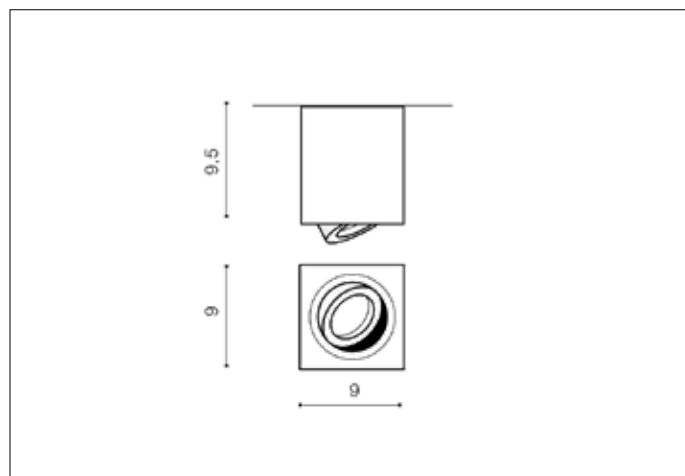

AZzardo[®]
LIGHTING

BRANT SQUARE WHITE
AZ2824, EAN 5901238428244

Dimensions height / width / length [cm] Product Specifications

Product	9,5 x 9 x 9
Mounting inlet:	N/A x N/A x N/A
Ceiling base:	N/A x N/A x N/A
Shades	N/A x N/A x N/A

Line	DECORATIVE
Type	Exposed Downlight
Type of track	N/A
Colour	White
Material	Aluminium
Light source	1
Type of socket	GU10
Lumens	N/A
Kelvins	N/A
Beam angle	N/A
Dimmable	N/A
CCT	N/A
RGB	N/A
RA	N/A
App remote control	N/A
Remote control	N/A
Voltage	230V
Power	max LED 50W
Switch location	N/A
Protection class	IP20
Tilt	20°
Rotation	N/A

Shipping info height / width / length [cm]

BOX 1:	11 x 10 x 10
BOX 2:	N/A x N/A x N/A
BOX 3:	N/A x N/A x N/A
Net weight [kg]	0,35
Gross weight [kg]	0,4

Energy efficiency

N/A

Azzardo Sp. z o.o.
ul. Strzeszyńska 33 60-479 Poznań,
NIP: 929-185-75-07