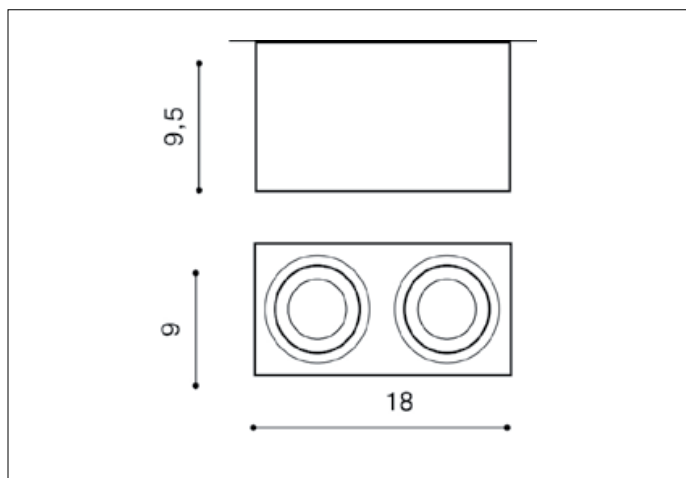

## Dimensions height / width / length [cm] Product Specifications

Product	9,5 x 18 x 9
Mounting inlet:	N/A x N/A x N/A
Ceiling base:	N/A x N/A x N/A
Shades	N/A x N/A x N/A

Line	DECORATIVE
Type	Exposed Downlight
Type of track	N/A
Colour	White
Material	Aluminium
Light source	2
Type of socket	GU10
Lumens	N/A
Kelvins	N/A
Beam angle	N/A
Dimmable	N/A
CCT	N/A
RGB	N/A
RA	N/A
App remote control	N/A
Remote control	N/A
Voltage	230V
Power	max LED 50W
Switch location	N/A
Protection class	IP44
Tilt	N/A
Rotation	N/A

## Shipping info height / width / length [cm]

BOX 1:	11 x 18,5 x 10
BOX 2:	N/A x N/A x N/A
BOX 3:	N/A x N/A x N/A
Net weight [kg]	0,6
Gross weight [kg]	0,65