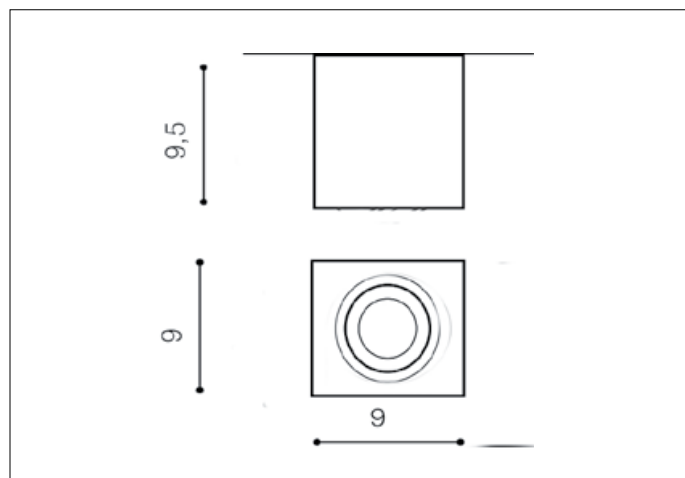

## Dimensions height / width / length [cm] Product Specifications

Product	9,5 x 9 x N/A
Mounting inlet:	N/A x N/A x N/A
Ceiling base:	N/A x N/A x N/A
Shades	N/A x N/A x N/A

Line	DECORATIVE
Type	Exposed Downlight
Type of track	N/A
Colour	White
Material	Aluminium
Light source	1
Type of socket	GU10
Lumens	N/A
Kelvins	N/A
Beam angle	N/A
Dimmable	N/A
CCT	N/A
RGB	N/A
RA	N/A
App remote control	N/A
Remote control	N/A
Voltage	230V
Power	max LED 50W
Switch location	N/A
Protection class	IP44
Tilt	N/A
Rotation	N/A

## Shipping info height / width / length [cm]

BOX 1:	11 x 10 x 10
BOX 2:	N/A x N/A x N/A
BOX 3:	N/A x N/A x N/A
Net weight [kg]	0,35
Gross weight [kg]	0,4