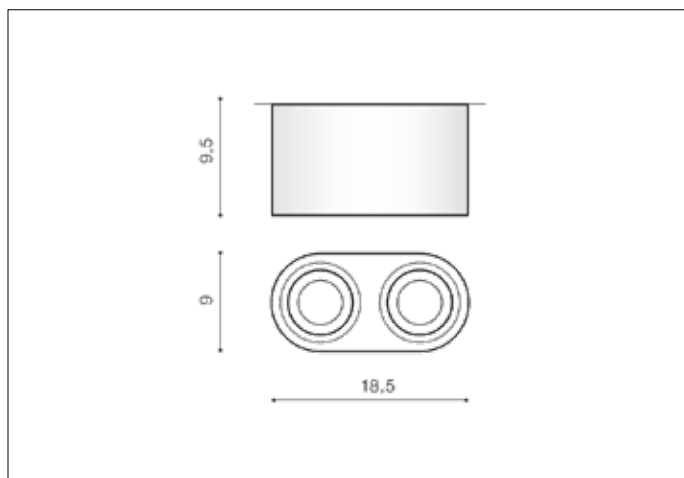

AZzardo[®]
LIGHTING

BRANT 2 BLACK
AZ2821, EAN 5901238428213

Dimensions height / width / length [cm] Product Specifications

Product	9,5 x 18,5 x 9
Mounting inlet:	N/A x N/A x N/A
Ceiling base:	N/A x N/A x N/A
Shades	N/A x N/A x N/A

Line	DECORATIVE
Type	Exposed Downlight
Type of track	N/A
Colour	Black
Material	Aluminium
Light source	2
Type of socket	GU10
Lumens	N/A
Kelvins	N/A
Beam angle	N/A
Dimmable	N/A
CCT	N/A
RGB	N/A
RA	N/A
App remote control	N/A
Remote control	N/A
Voltage	230V
Power	max LED 50W
Switch location	N/A
Protection class	IP20
Tilt	20°
Rotation	N/A

Shipping info height / width / length [cm]

BOX 1:	11 x 19 x 10
BOX 2:	N/A x N/A x N/A
BOX 3:	N/A x N/A x N/A
Net weight [kg]	0,55
Gross weight [kg]	0,6

Energy efficiency

Azzardo Sp. z o.o.
ul. Strzeszyńska 33 60-479 Poznań,
NIP: 929-185-75-07