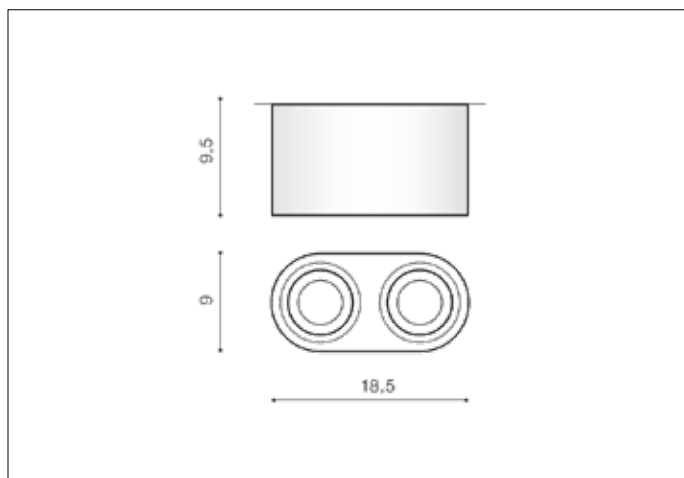

AZzardo[®]
LIGHTING

BRANT 2 WHITE
AZ2820, EAN 5901238428206

Dimensions height / width / length [cm] Product Specifications

Product	9,5 x 18,5 x 9
Mounting inlet:	N/A x N/A x N/A
Ceiling base:	N/A x N/A x N/A
Shades	N/A x N/A x N/A

Line	DECORATIVE
Type	Exposed Downlight
Type of track	N/A
Colour	White
Material	Aluminium
Light source	2
Type of socket	GU10
Lumens	N/A
Kelvins	N/A
Beam angle	N/A
Dimmable	N/A
CCT	N/A
RGB	N/A
RA	N/A
App remote control	N/A
Remote control	N/A
Voltage	230V
Power	max LED 50W
Switch location	N/A
Protection class	IP20
Tilt	20°
Rotation	N/A

Shipping info height / width / length [cm]

BOX 1:	11 x 19 x 10
BOX 2:	N/A x N/A x N/A
BOX 3:	N/A x N/A x N/A
Net weight [kg]	0,55
Gross weight [kg]	0,6

Energy efficiency

Azzardo Sp. z o.o.
ul. Strzeszyńska 33 60-479 Poznań,
NIP: 929-185-75-07