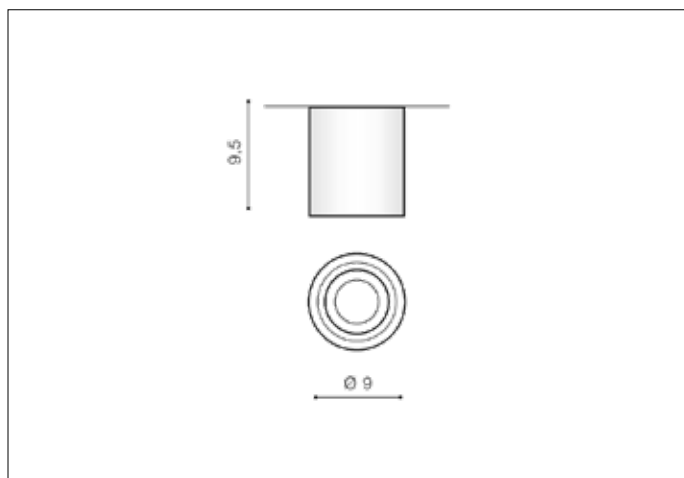

AZzardo[®]
 LIGHTING

 BRANT WHITE
 AZ2818, EAN 5901238428183

Dimensions height / width / length [cm] **Product Specifications**

Product	9,5 x 9 x N/A
Mounting inlet:	N/A x N/A x N/A
Ceiling base:	N/A x N/A x N/A
Shades	N/A x N/A x N/A

Line	DECORATIVE
Type	Exposed Downlight
Type of track	N/A
Colour	White
Material	Aluminium
Light source	1
Type of socket	GU10
Lumens	N/A
Kelvins	N/A
Beam angle	N/A
Dimmable	N/A
CCT	N/A
RGB	N/A
RA	N/A
App remote control	N/A
Remote control	N/A
Voltage	230V
Power	max LED 50W
Switch location	N/A
Protection class	IP20
Tilt	20°
Rotation	N/A

Shipping info height / width / length [cm]

BOX 1:	11 x 10 x 10
BOX 2:	N/A x N/A x N/A
BOX 3:	N/A x N/A x N/A
Net weight [kg]	0,4
Gross weight [kg]	0,45

Energy efficiency

N/A

 Azzardo Sp. z o.o.
 ul. Strzeszyńska 33 60-479 Poznań,
 NIP: 929-185-75-07