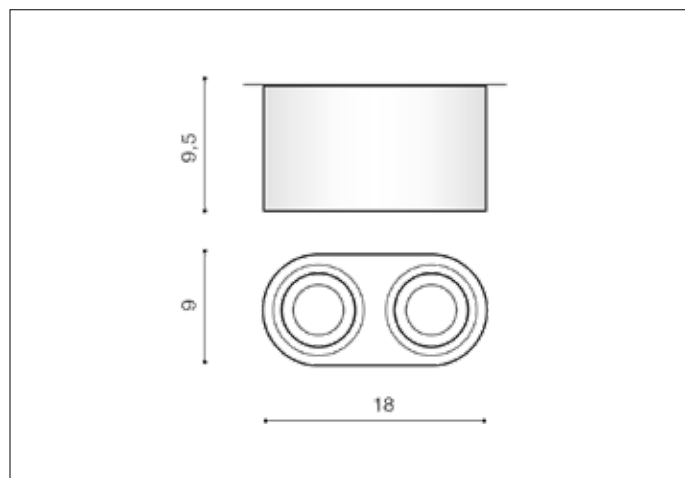

AZzardo[®]
LIGHTING

BRANT 2 IP44 WHITE
AZ2816, EAN 5901238428169

Dimensions height / width / length [cm] Product Specifications

Product	9,5 x 18 x 9
Mounting inlet:	N/A x N/A x N/A
Ceiling base:	N/A x N/A x N/A
Shades	N/A x N/A x N/A

Line	DECORATIVE
Type	Exposed Downlight
Type of track	N/A
Colour	White
Material	Aluminium
Light source	2
Type of socket	GU10
Lumens	N/A
Kelvins	N/A
Beam angle	N/A
Dimmable	N/A
CCT	N/A
RGB	N/A
RA	N/A
App remote control	N/A
Remote control	N/A
Voltage	230V
Power	max LED 50W
Switch location	N/A
Protection class	IP44
Tilt	N/A
Rotation	N/A

Shipping info height / width / length [cm]

BOX 1:	11 x 18,5 x 10
BOX 2:	N/A x N/A x N/A
BOX 3:	N/A x N/A x N/A
Net weight [kg]	0,55
Gross weight [kg]	0,8

Energy efficiency

N/A

Azzardo Sp. z o.o.
ul. Strzeszyńska 33 60-479 Poznań,
NIP: 929-185-75-07