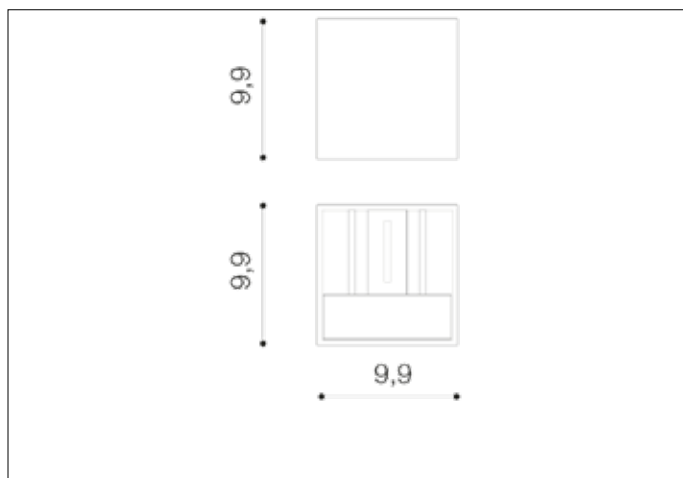

## Dimensions height / width / length [cm] Product Specifications

Product	9,9 x 9,9 x 9,9
Mounting inlet:	N/A x N/A x N/A
Ceiling base:	N/A x N/A x N/A
Shades	N/A x N/A x N/A

Line	TECHNICAL
Type	Wall
Type of track	N/A
Colour	Black / Gold
Material	Aluminium
Light source	1
Type of socket	G9
Lumens	N/A
Kelvins	N/A
Beam angle	N/A
Dimmable	N/A
CCT	N/A
RGB	N/A
RA	N/A
App remote control	N/A
Remote control	N/A
Voltage	230V
Power	max LED 40W
Switch location	N/A
Protection class	IP20
Tilt	60°
Rotation	N/A

## Shipping info height / width / length [cm]

BOX 1:	10,5 x 10,5 x 10,5
BOX 2:	N/A x N/A x N/A
BOX 3:	N/A x N/A x N/A
Net weight [kg]	0,45
Gross weight [kg]	0,5