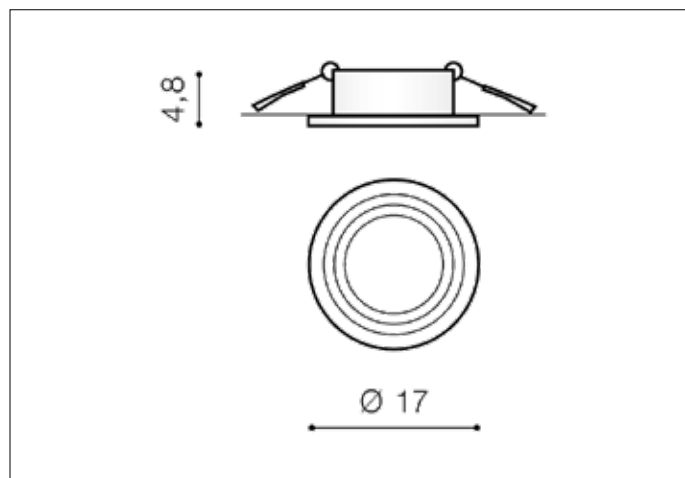

AZzardo[®]
LIGHTING

STAN BLACK/BLACK
AZ2811, EAN 5901238428114

Dimensions height / width / length [cm] Product Specifications

Product	4,8 x 17 x N/A
Mounting inlet:	4,5 x 14,5 x N/A
Ceiling base:	N/A x N/A x N/A
Shades	N/A x N/A x N/A

Line	TECHNICAL
Type	Downlight
Type of track	N/A
Colour	Black / Black
Material	Aluminium
Light source	1
Type of socket	ES111 ~ GU10
Lumens	N/A
Kelvins	N/A
Beam angle	N/A
Dimmable	N/A
CCT	N/A
RGB	N/A
RA	N/A
App remote control	N/A
Remote control	N/A
Voltage	230V
Power	max LED 40 ~ 50W
Switch location	N/A
Protection class	IP20
Tilt	45°
Rotation	N/A

Shipping info height / width / length [cm]

BOX 1:	6 x 19,5 x 17,5
BOX 2:	N/A x N/A x N/A
BOX 3:	N/A x N/A x N/A
Net weight [kg]	0,4
Gross weight [kg]	0,45

Energy efficiency

N/A

Azzardo Sp. z o.o.
ul. Strzeszyńska 33 60-479 Poznań,
NIP: 929-185-75-07