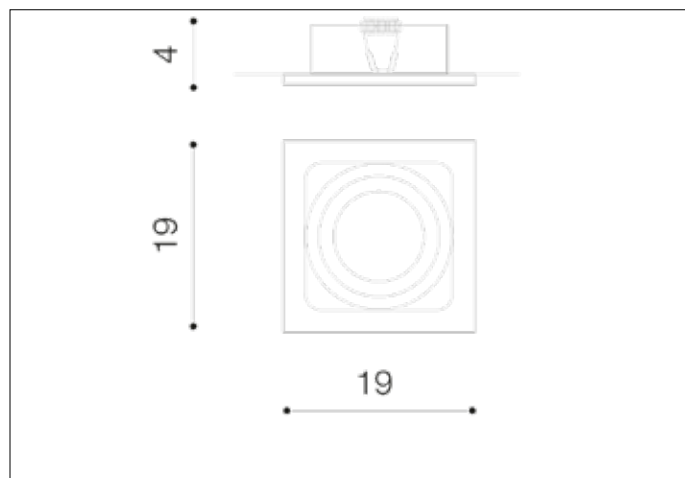

AZzardo[®]
LIGHTING

SISTO 1 BLACK/BLACK
AZ2810, EAN 5901238428107

Dimensions height / width / length [cm] Product Specifications

Product	4 x 19 x 19
Mounting inlet:	3,7 ~ 9,5 x 16 x 16
Ceiling base:	N/A x N/A x N/A
Shades	N/A x N/A x N/A

Line	TECHNICAL
Type	Downlight
Type of track	N/A
Colour	Black
Material	Aluminium
Light source	1
Type of socket	ES111 ~ GU10
Lumens	N/A
Kelvins	N/A
Beam angle	N/A
Dimmable	N/A
CCT	N/A
RGB	N/A
RA	N/A
App remote control	N/A
Remote control	N/A
Voltage	230V
Power	max LED 40 ~ 50W
Switch location	N/A
Protection class	IP20
Tilt	45°
Rotation	360°

Shipping info height / width / length [cm]

BOX 1:	6 x 21,5 x 19,5
BOX 2:	N/A x N/A x N/A
BOX 3:	N/A x N/A x N/A
Net weight [kg]	0,6
Gross weight [kg]	0,65

Energy efficiency

N/A

Azzardo Sp. z o.o.
ul. Strzeszyńska 33 60-479 Poznań,
NIP: 929-185-75-07