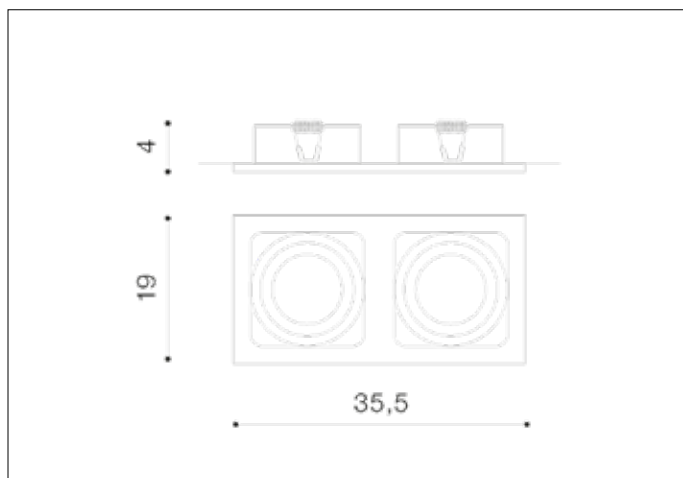

AZzardo[®]
LIGHTING

SISTO 2 BLACK/BLACK
AZ2809, EAN 5901238428091

Dimensions height / width / length [cm] Product Specifications

Product	4 x 35,5 x 19
Mounting inlet:	3,7 ~ 9,5 x 30,5 x 16
Ceiling base:	N/A x N/A x N/A
Shades	N/A x N/A x N/A

Line	TECHNICAL
Type	Downlight
Type of track	N/A
Colour	Black
Material	Aluminium
Light source	2
Type of socket	ES111 ~ GU10
Lumens	N/A
Kelvins	N/A
Beam angle	N/A
Dimmable	N/A
CCT	N/A
RGB	N/A
RA	N/A
App remote control	N/A
Remote control	N/A
Voltage	230V
Power	max LED 40 ~ 50W
Switch location	N/A
Protection class	IP20
Tilt	45°
Rotation	360°

Shipping info height / width / length [cm]

BOX 1:	6 x 21,5 x 36
BOX 2:	N/A x N/A x N/A
BOX 3:	N/A x N/A x N/A
Net weight [kg]	1
Gross weight [kg]	1,1

Energy efficiency

N/A

Azzardo Sp. z o.o.
ul. Strzeszyńska 33 60-479 Poznań,
NIP: 929-185-75-07