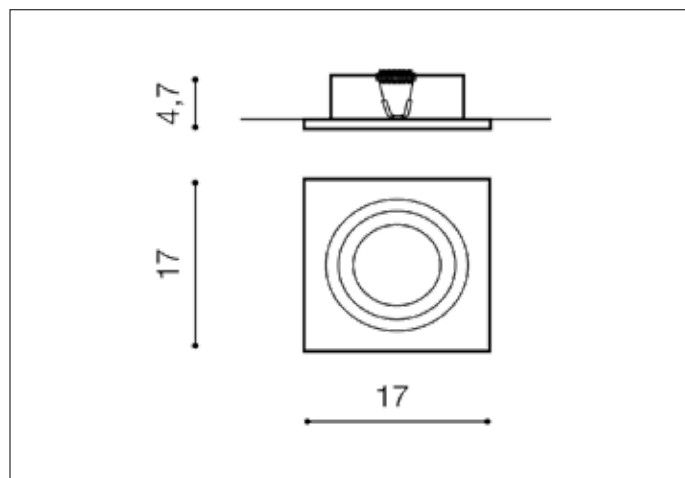

AZzardo[®]
LIGHTING

SIRO 1 BLACK/BLACK
AZ2805, EAN 5901238428053

Dimensions height / width / length [cm] Product Specifications

Product	4,7 x 17 x 17
Mounting inlet:	4,3 x 15 x N/A
Ceiling base:	N/A x N/A x N/A
Shades	N/A x N/A x N/A

Line	TECHNICAL
Type	Downlight
Type of track	N/A
Colour	Black / Black
Material	Aluminium
Light source	1
Type of socket	ES111 ~ GU10
Lumens	N/A
Kelvins	N/A
Beam angle	N/A
Dimmable	N/A
CCT	N/A
RGB	N/A
RA	N/A
App remote control	N/A
Remote control	N/A
Voltage	230V
Power	max LED 40 ~ 50W
Switch location	N/A
Protection class	IP20
Tilt	45°
Rotation	N/A

Shipping info height / width / length [cm]

BOX 1:	6 x 19 x 17,5
BOX 2:	N/A x N/A x N/A
BOX 3:	N/A x N/A x N/A
Net weight [kg]	0,5
Gross weight [kg]	0,55

Energy efficiency

N/A

Azzardo Sp. z o.o.
ul. Strzeszyńska 33 60-479 Poznań,
NIP: 929-185-75-07